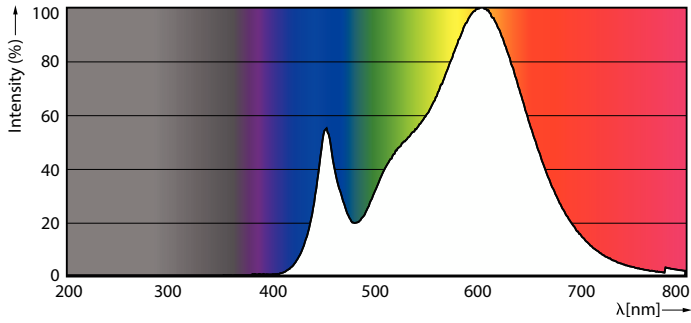

Product data

General Information	
Cap-Base	E27
Nominal lifetime	15,000 hour(s)
Switching Cycle	50,000
Lighting Technology	LEDbulb
Warranty period	1 years

Light Technical	
Color Code	830 [CCT of 3000K]
Beam Angle (Nom)	150 degree(s)
Luminous Flux	910 lm
Color Designation	White (WH)
Correlated Color Temperature (Nom)	3000 K
Luminous Efficacy (rated) (Nom)	75 lm/W
Color Consistency	<6
Color rendering index (CRI)	80
LLMF At End Of Nominal Lifetime (Nom)	70 %

Product	D	C
EcoHome LEDBulb 12W E27 3000KLV 1PF/20	60 mm	109 mm

Photometric data

Light Distribution Diagram - EcoHome LEDBulb 12W E27 3000KLV 1PF/20

General uniform lighting - EcoHome LEDBulb 12W E27 3000KLV 1PF/20

Photometric data

Spectral Power Distribution Colour - EcoHome LEDBulb 12W E27 3000KLV
1PF/20

Lifetime

Life Expectancy Diagram

Lumen Maintenance Diagram - EcoHome LEDBulb 12W E27 3000KLV
1PF/20