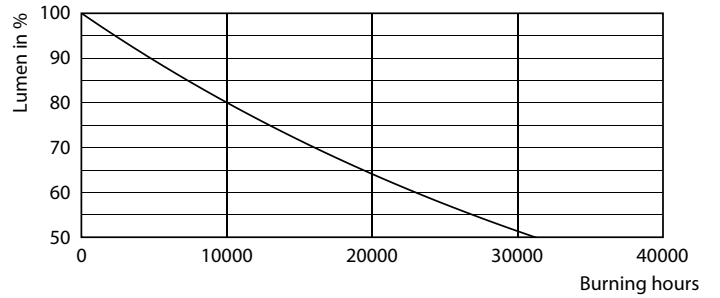

Product data

General Information	
Cap-Base	E27
Nominal lifetime	15,000 hour(s)
Switching Cycle	50,000
Lighting Technology	LEDbulb
Warranty period	1 years

Light Technical	
Color Code	830 [CCT of 3000K]
Beam Angle (Nom)	150 degree(s)
Luminous Flux	910 lm
Color Designation	White (WH)
Correlated Color Temperature (Nom)	3000 K
Luminous Efficacy (rated) (Nom)	75 lm/W
Color Consistency	<6
Color rendering index (CRI)	80
LLMF At End Of Nominal Lifetime (Nom)	70 %

Photometric data

Spectral Power Distribution Colour - EcoHome LEDBulb 12W E27 3000KLV
1PF/20

Lifetime

Life Expectancy Diagram

Lumen Maintenance Diagram - EcoHome LEDBulb 12W E27 3000KLV
1PF/20