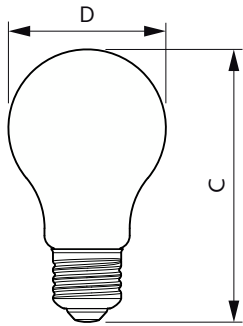

Ambient temperature range	-20 to +45 °C
Application Conditions	
Wireless Technology	Not applicable
Product Data	
Order product name	EcoHome LEDBulb 12W E27 3000KLV 1PF/20
Full product name	EcoHome LEDBulb 12W E27 3000KLV 1PF/20
Full product code	872016930910400

Order code	929003797791
Material Nr. (12NC)	929003797791
Numerator - Quantity Per Pack	1
EAN/UPC - Product/Case	8720169309104
Numerator - Packs per outer box	20
EAN/UPC - Case	8720169309111

Dimensional drawing

Product	D	C
EcoHome LEDBulb 12W E27 3000KLV 1PF/20	60 mm	109 mm