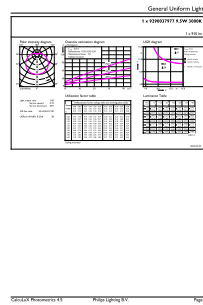

Photometric data

General uniform lighting - EcoHome LEDBulb 12W E27 3000KLV 1PF/20