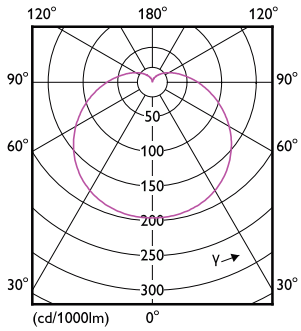

Photometric data

Light Distribution Diagram - EcoHome LEDBulb 12W E27 3000KLV 1PF/20