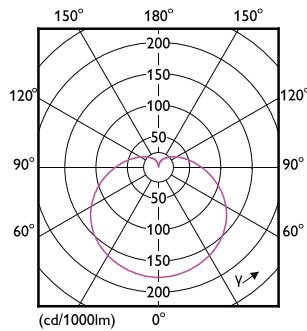

General uniform lighting - Ess LEDBulb 8-60W E27 3000K A19 1PK

Light Distribution Diagram - Ess LEDBulb 8-60W E27 3000K A19 1PK