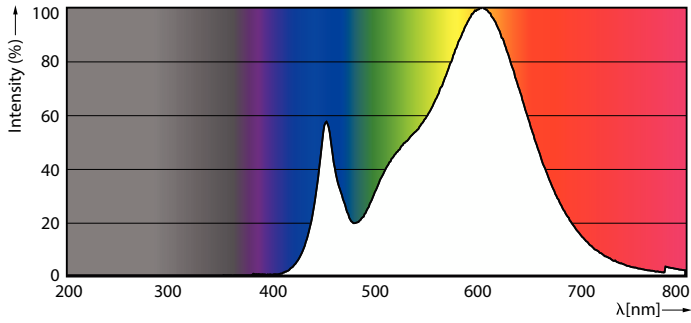

Product data

General Information	
Cap-Base	E27
Nominal lifetime	15,000 hour(s)
Switching Cycle	50,000
Lighting Technology	LEDbulb
Warranty period	1 years

Light Technical	
Color Code	830 [CCT of 3000K]
Beam Angle (Nom)	150 degree(s)
Luminous Flux	800 lm
Color Designation	White (WH)
Correlated Color Temperature (Nom)	3000 K
Luminous Efficacy (rated) (Nom)	100 lm/W
Color Consistency	<6
Color rendering index (CRI)	80
LLMF At End Of Nominal Lifetime (Nom)	70 %

Essential LED bulbs

Photometric data

Spectral Power Distribution Colour - Ess LEDBulb 8-60W E27 3000K A19 1PK

Lifetime

Life Expectancy Diagram

Lumen Maintenance Diagram - Ess LEDBulb 8-60W E27 3000K A19 1PK