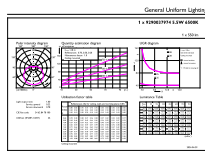

General uniform lighting - EcoHome LEDBulb 5.5W E27 6500KLV 4PF/12