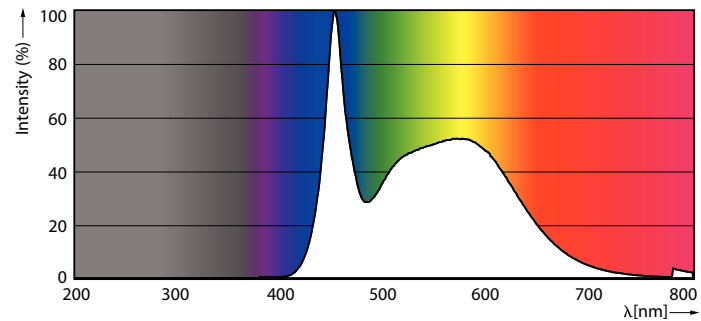

Photometric data

Spectral Power Distribution Colour - EcoHome LEDBulb 5.5W E27 6500KLV 4PF/12

General uniform lighting - EcoHome LEDBulb 5.5W E27 6500KLV 4PF/12