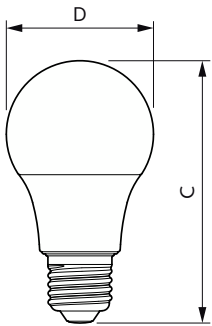

Application Conditions	
Wireless Technology	Not applicable

Product Data	
Order product name	EcoHome LEDBulb 5.5W E27 6500KLV 4PF/12
Full product name	EcoHome LEDBulb 5.5W E27 6500KLV 4PF/12
Full product code	87201693121100
Order code	929003797441

Material Nr. (12NC)	929003797441
Numerator - Quantity Per Pack	4
EAN/UPC - Product/Case	8720169312111
Numerator - Packs per outer box	12
EAN/UPC - Case	8720169312128

Dimensional drawing

Product	D	C
EcoHome LEDBulb 5.5W E27 6500KLV 4PF/12	60 mm	107 mm