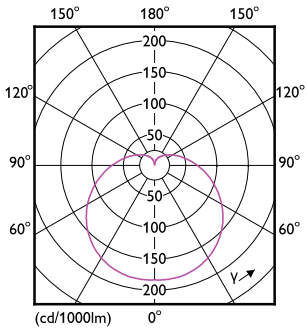

Photometric data

Light Distribution Diagram - EcoHome LEDBulb 5.5W E27 6500KLV 4PF/12

General uniform lighting - EcoHome LEDBulb 5.5W E27 6500KLV 4PF/12