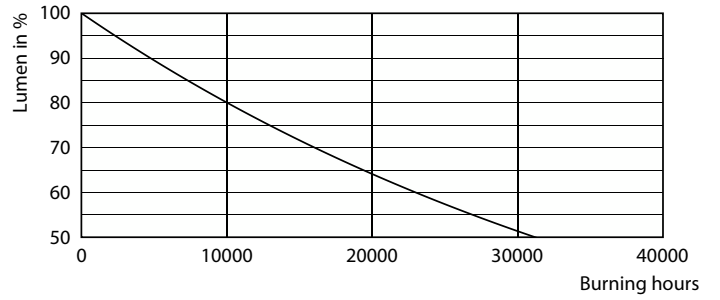

Lifetime

Life Expectancy Diagram

Lumen Maintenance Diagram - EcoHome LEDBulb 5.5W E27 6500KLV 4PF/12