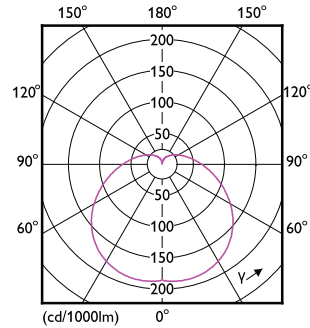

Product data

General Information	
Cap-Base	E27
Nominal lifetime	15,000 hour(s)
Switching Cycle	50,000
Lighting Technology	LEDbulb
Warranty period	1 years

Light Technical	
Color Code	830 [CCT of 3000K]
Beam Angle (Nom)	150 degree(s)
Luminous Flux	550 lm
Color Designation	White (WH)
Correlated Color Temperature (Nom)	3000 K
Luminous Efficacy (rated) (Nom)	68 lm/W
Color Consistency	<6
Color rendering index (CRI)	80
LLMF At End Of Nominal Lifetime (Nom)	70 %

Material Nr. (12NC)	929003797391
Numerator - Quantity Per Pack	1
EAN/UPC - Product/Case	8720169309180
Numerator - Packs per outer box	20
EAN/UPC - Case	8720169309197

Dimensional drawing

Product	D	C
EcoHome LEDBulb 8W E27 3000KLV 1PF/20	60 mm	107 mm

Photometric data

Spectral Power Distribution Colour - EcoHome LEDBulb 8W E27 3000KLV 1PF/20

Light Distribution Diagram - EcoHome LEDBulb 8W E27 3000KLV 1PF/20

Lifetime

Life Expectancy Diagram

Lumen Maintenance Diagram - EcoHome LEDBulb 8W E27 3000KLV 1PF/20