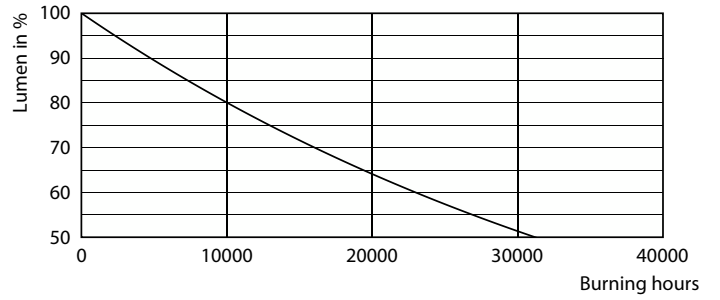

Product data

General Information	
Cap-Base	E27
Nominal lifetime	15,000 hour(s)
Switching Cycle	50,000
Lighting Technology	LEDbulb
Warranty period	1 years

Light Technical	
Color Code	830 [CCT of 3000K]
Beam Angle (Nom)	150 degree(s)
Luminous Flux	550 lm
Color Designation	White (WH)
Correlated Color Temperature (Nom)	3000 K
Luminous Efficacy (rated) (Nom)	68 lm/W
Color Consistency	<6
Color rendering index (CRI)	80
LLMF At End Of Nominal Lifetime (Nom)	70 %

Photometric data

Spectral Power Distribution Colour - EcoHome LEDBulb 8W E27 3000KLV 1PF/20

Light Distribution Diagram - EcoHome LEDBulb 8W E27 3000KLV 1PF/20

Lifetime

Life Expectancy Diagram

Lumen Maintenance Diagram - EcoHome LEDBulb 8W E27 3000KLV 1PF/20