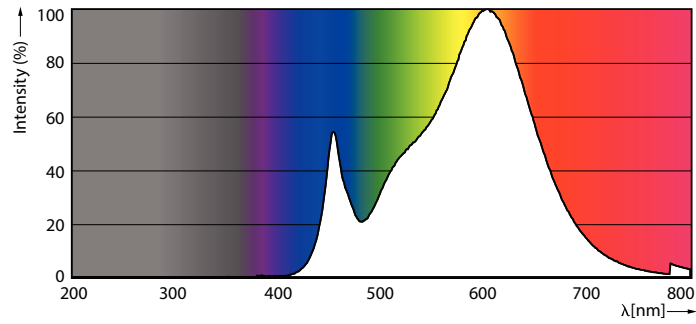

Photometric data

Spectral Power Distribution Colour - EcoHome LEDBulb 8W E27 3000KLV 1PF/20