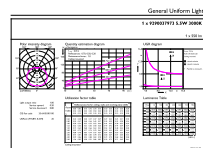

Ambient temperature range	-20 to +45 °C
Product Data	
Order product name	EcoHome LEDBulb 8W E27 3000KLV 1PF/20
Full product name	EcoHome LEDBulb 8W E27 3000KLV 1PF/20
Full product code	872016930918000
Order code	929003797391

Material Nr. (12NC)	929003797391
Numerator - Quantity Per Pack	1
EAN/UPC - Product/Case	8720169309180
Numerator - Packs per outer box	20
EAN/UPC - Case	8720169309197

Dimensional drawing

Product	D	C
EcoHome LEDBulb 8W E27 3000KLV 1PF/20	60 mm	107 mm

Photometric data