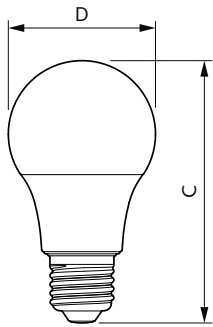

Ambient temperature range	-20 to +45 °C
Product Data	
Order product name	EcoHome LEDBulb 8W E27 3000KLV 1PF/20
Full product name	EcoHome LEDBulb 8W E27 3000KLV 1PF/20
Full product code	872016930918000
Order code	929003797391

Material Nr. (12NC)	929003797391
Numerator - Quantity Per Pack	1
EAN/UPC - Product/Case	8720169309180
Numerator - Packs per outer box	20
EAN/UPC - Case	8720169309197

Dimensional drawing