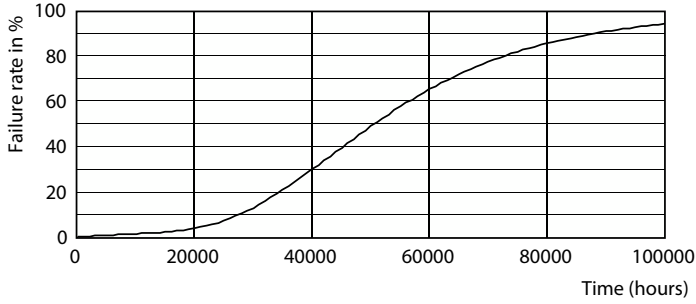

Kullanım Ömrü

Life Expectancy Diagram