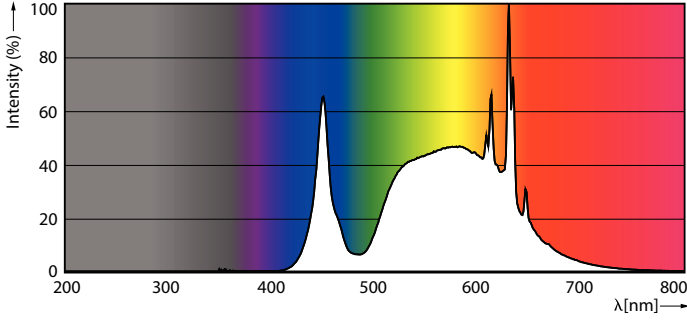

MASTER LEDspot GU10 UltraEfficient

Fotometrik bilgi

Spectral Power Distribution Colour - MAS LEDspot UE 2.1-50W GU10 DIM 840 EELA