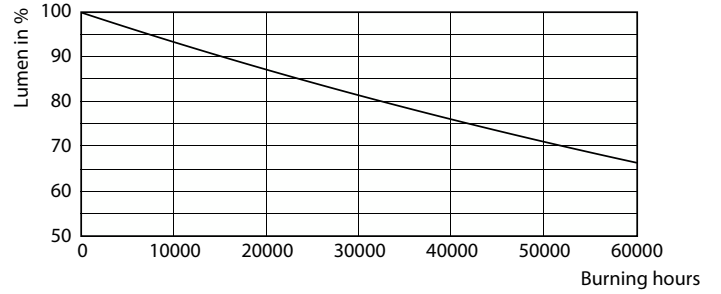

## Fotometrik bilgi

Spectral Power Distribution Colour - MAS LEDspot UE 2.1-50W GU10 DIM 840 EELA

## Kullanım Ömrü

Life Expectancy Diagram

Lumen Maintenance Diagram - MAS LEDspot UE 2.1-50W GU10 DIM 840 EELA