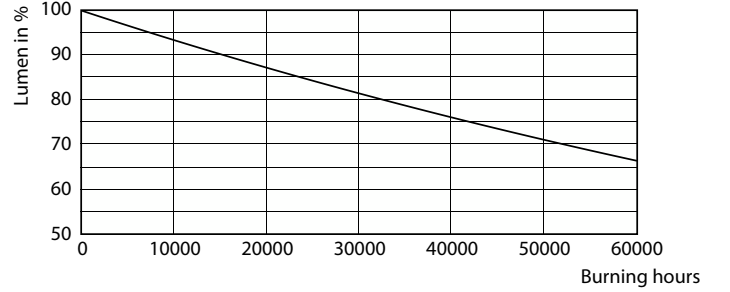

MASTER LEDspot GU10 UltraEfficient

Fotometrik bilgi

Spectral Power Distribution Colour - MAS LEDspot UE 2.1-50W GU10 DIM 830 EELA

Kullanım Ömrü

Life Expectancy Diagram

Lumen Maintenance Diagram - MAS LEDspot UE 2.1-50W GU10 DIM 830 EELA