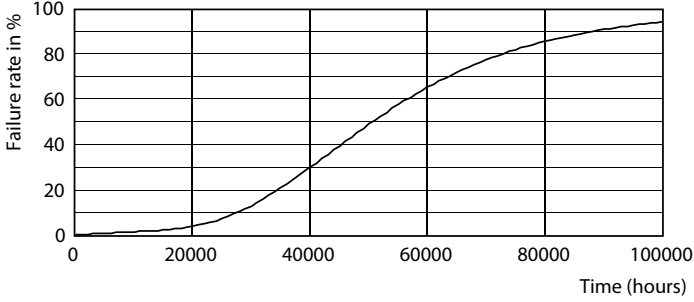

Kullanım Ömrü

Life Expectancy Diagram