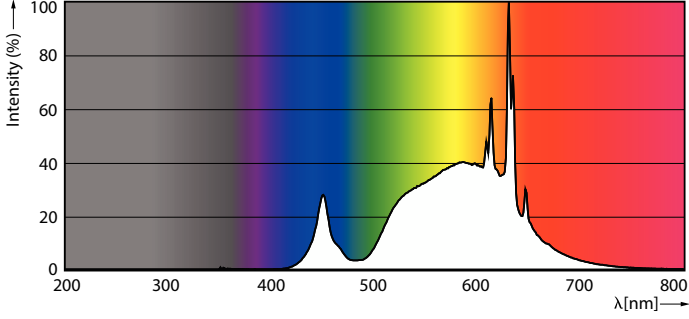

Boyutlu çizim

Product	D	C
MAS LEDspot UE 2.1-50W GU10 DIM 830 EELA	50 mm	54 mm

Fotometrik bilgi

Accent Lighting Spots - MAS LEDspot UE 2.1-50W GU10 DIM 830 EELA

Light Distribution Diagram - MAS LEDspot UE 2.1-50W GU10 DIM 830 EELA

MASTER LEDspot GU10 UltraEfficient

Fotometrik bilgi

Spectral Power Distribution Colour - MAS LEDspot UE 2.1-50W GU10 DIM 830 EELA

Kullanım Ömrü

Life Expectancy Diagram

Lumen Maintenance Diagram - MAS LEDspot UE 2.1-50W GU10 DIM 830 EELA