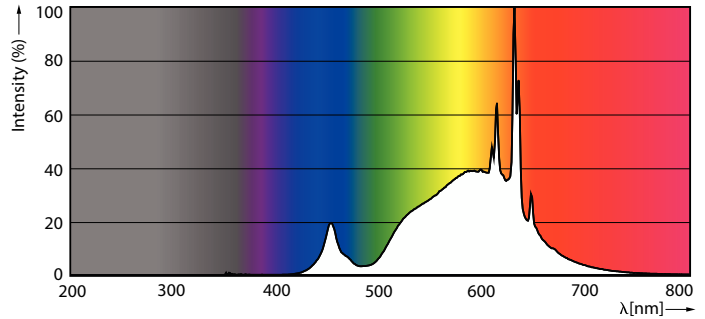

Boyutlu çizim

Product	D	C
MAS LEDspot UE 2.1-50W GU10 DIM 827 EELA	50 mm	54 mm

Fotometrik bilgi

Light Distribution Diagram - MAS LEDspot UE 2.1-50W GU10 DIM 827 EELA

Spectral Power Distribution Colour - MAS LEDspot UE 2.1-50W GU10 DIM 827 EELA