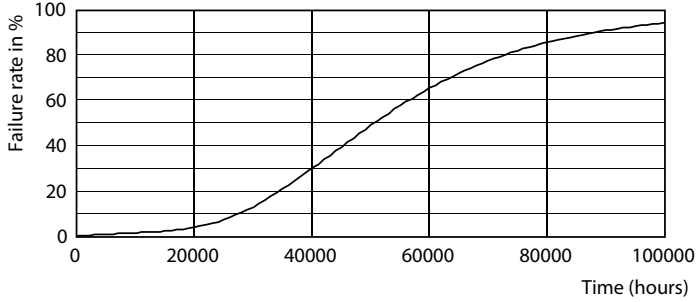

MASTER LEDspot GU10 UltraEfficient

Fotometrik bilgi

Accent Lighting Spots - MAS LEDspot UE 2.1-50W GU10 DIM 827 EELA

Kullanım Ömrü

Life Expectancy Diagram