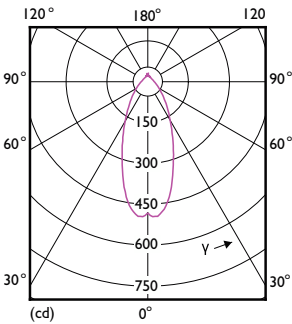

Boyutlu çizim

Product	D	C
MAS LEDspot UE 2.1-50W GU10 DIM 827 EELA	50 mm	54 mm

Fotometrik bilgi

Light Distribution Diagram - MAS LEDspot UE 2.1-50W GU10 DIM 827 EELA

Spectral Power Distribution Colour - MAS LEDspot UE 2.1-50W GU10 DIM 827 EELA