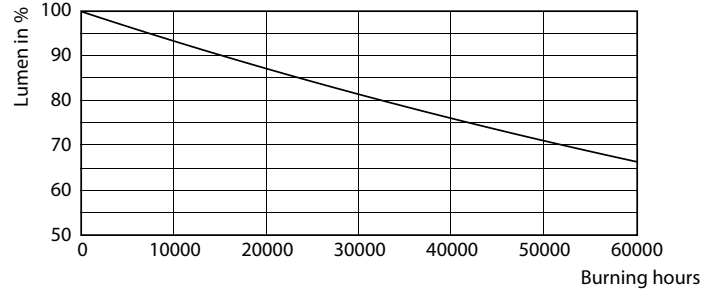

Lumen Maintenance Diagram - MAS LEDspot UE 2.1-50W GU10 DIM 827 EELA