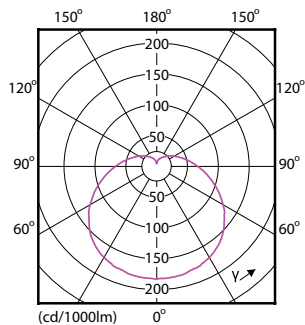

General uniform lighting - EcoHome LEDBulb 15W E27 6500KHV 1PF/20AR

Light Distribution Diagram - EcoHome LEDBulb 15W E27 6500KHV 1PF/20AR