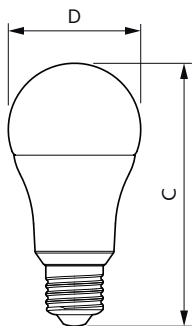

Power Consumption	15 W
Lamp Current (Nom)	110 mA
Wattage Equivalent	100 W
Starting Time (Nom)	0.5 s
Warm-up time to 60% light	0.5 s
Power Factor (Fraction)	0.51
Voltage (Nom)	220-240 V
Temperature	
T-Case Maximum (Nom)	95 °C
Controls and Dimming	
Dimmable	No
Mechanical and Housing	
Bulb Finish	Frosted
Bulb Material	Plastic
Bulb Shape	A60
Net Weight (Piece)	0.040 kg

Dimensional drawing

Product	D	C
EcoHome LEDBulb 15W E27 6500KHV 1PF/20AR	60 mm	120 mm

Photometric data

General uniform lighting - EcoHome LEDBulb 15W E27 6500KHV 1PF/20AR

Light Distribution Diagram - EcoHome LEDBulb 15W E27 6500KHV 1PF/20AR