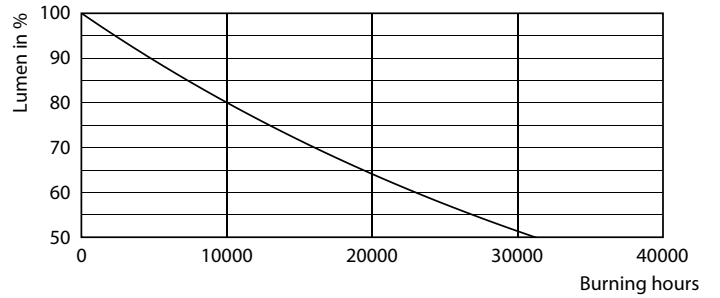

Product data

General Information	
Cap-Base	E27
Nominal lifetime	15,000 hour(s)
Switching Cycle	50,000
Lighting Technology	LEDbulb
Warranty period	1 years
Light Technical	
Color Code	865 [CCT of 6500K]
Beam Angle (Nom)	150 degree(s)
Luminous Flux	1,300 lm
Color Designation	Cool Daylight
Correlated Color Temperature (Nom)	6500 K
Luminous Efficacy (rated) (Nom)	86 lm/W
Color Consistency	<6
Color rendering index (CRI)	80
LLMF At End Of Nominal Lifetime (Nom)	70 %
Operating and Electrical	
Input Frequency	50 to 60 Hz

Dimensional drawing

Product	D	C
EcoHome LEDBulb 15W E27 6500KHV 1PF/20AR	60 mm	120 mm

Photometric data

General uniform lighting - EcoHome LEDBulb 15W E27 6500KHV 1PF/20AR

Light Distribution Diagram - EcoHome LEDBulb 15W E27 6500KHV 1PF/20AR

Photometric data

Spectral Power Distribution Colour - EcoHome LEDBulb 15W E27 6500KHV 1PF/20AR

Lifetime

Life Expectancy Diagram

Lumen Maintenance Diagram - EcoHome LEDBulb 15W E27 6500KHV 1PF/20AR