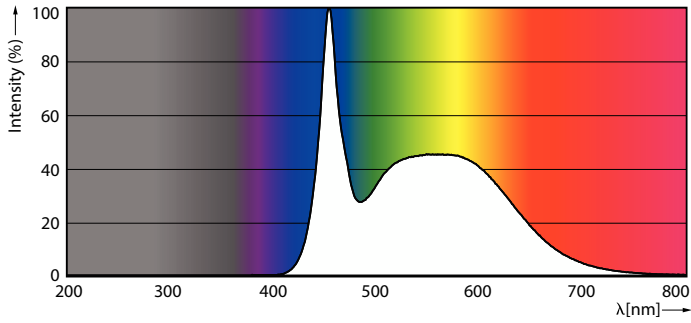

Product data

General Information	
Cap-Base	E27
Nominal lifetime	15,000 hour(s)
Switching Cycle	50,000
Lighting Technology	LEDbulb
Warranty period	1 years
Light Technical	
Color Code	865 [CCT of 6500K]
Beam Angle (Nom)	150 degree(s)
Luminous Flux	1,300 lm
Color Designation	Cool Daylight
Correlated Color Temperature (Nom)	6500 K
Luminous Efficacy (rated) (Nom)	86 lm/W
Color Consistency	<6
Color rendering index (CRI)	80
LLMF At End Of Nominal Lifetime (Nom)	70 %
Operating and Electrical	
Input Frequency	50 to 60 Hz

Dimensional drawing

Product	D	C
EcoHome LEDBulb 15W E27 6500KHV 1PF/20AR	60 mm	120 mm

Photometric data

General uniform lighting - EcoHome LEDBulb 15W E27 6500KHV 1PF/20AR

Light Distribution Diagram - EcoHome LEDBulb 15W E27 6500KHV 1PF/20AR

Photometric data

Spectral Power Distribution Colour - EcoHome LEDBulb 15W E27 6500KHV 1PF/20AR

Lifetime

Life Expectancy Diagram

Lumen Maintenance Diagram - EcoHome LEDBulb 15W E27 6500KHV 1PF/20AR