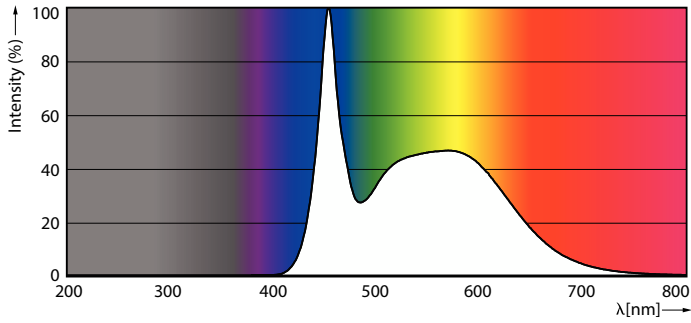

Ecohome

EcoHome LEDBulb 10.5WE27 6500KHV 3PF/6AR

LEDbulb, A60, 80 W, E27, 6500 K, 900 lm, 15000 hour(s), Plastic

LEDbulb, A60, 80 W, E27, 6500 K, 900 lm, 15000 hour(s), Plastic, 85 lm/W

Product data

General Information		Wattage Equivalent	
Cap-Base	E27	Wattage Equivalent	80 W
Nominal lifetime	15,000 hour(s)	Starting Time (Nom)	0.5 s
Switching Cycle	50,000	Warm-up time to 60% light	0.5 s
Lighting Technology	LEDbulb	Power Factor (Fraction)	0.51
Warranty period	1 years	Voltage (Nom)	220-240 V
Light Technical		Temperature	
Color Code	865 [CCT of 6500K]	T-Case Maximum (Nom)	85 °C
Beam Angle (Nom)	150 degree(s)	Controls and Dimming	
Luminous Flux	900 lm	Dimmable	No
Color Designation	Cool Daylight	Mechanical and Housing	
Correlated Color Temperature (Nom)	6500 K	Bulb Finish	Frosted
Luminous Efficacy (rated) (Nom)	85 lm/W	Bulb Material	Plastic
Color Consistency	<6	Bulb Shape	A60
Color rendering index (CRI)	80	Net Weight (Piece)	0.032 kg
LLMF At End Of Nominal Lifetime (Nom)	70 %	Approval and Application	
Operating and Electrical		EU RoHS compliant	Yes
Input Frequency	50 to 60 Hz	Ambient temperature range	-20 to +45 °C
Power Consumption	10.5 W		
Lamp Current (Nom)	75 mA		

Product	D	C
EcoHome LEDBulb 10.5WE27 6500KHV 3PF/6AR	60 mm	109 mm

Photometric data

Light Distribution Diagram - EcoHome LEDBulb 10.5WE27 6500KHV 3PF/6AR

General uniform lighting - EcoHome LEDBulb 10.5WE27 6500KHV 3PF/6AR

Photometric data

Spectral Power Distribution Colour - EcoHome LEDBulb 10.5WE27 6500KHV 3PF/6AR

Lifetime

Life Expectancy Diagram

Lumen Maintenance Diagram - EcoHome LEDBulb 10.5WE27 6500KHV 3PF/6AR