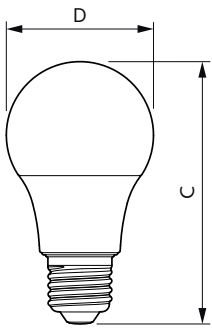

Ecohome

EcoHome LEDBulb 10.5WE27 6500KHV 3PF/6AR

LEDbulb, A60, 80 W, E27, 6500 K, 900 lm, 15000 hour(s), Plastic

LEDbulb, A60, 80 W, E27, 6500 K, 900 lm, 15000 hour(s), Plastic, 85 lm/W

Product data

General Information		Wattage Equivalent	
Cap-Base	E27	Wattage Equivalent	80 W
Nominal lifetime	15,000 hour(s)	Starting Time (Nom)	0.5 s
Switching Cycle	50,000	Warm-up time to 60% light	0.5 s
Lighting Technology	LEDbulb	Power Factor (Fraction)	0.51
Warranty period	1 years	Voltage (Nom)	220-240 V
Light Technical		Temperature	
Color Code	865 [CCT of 6500K]	T-Case Maximum (Nom)	85 °C
Beam Angle (Nom)	150 degree(s)	Controls and Dimming	
Luminous Flux	900 lm	Dimmable	No
Color Designation	Cool Daylight	Mechanical and Housing	
Correlated Color Temperature (Nom)	6500 K	Bulb Finish	Frosted
Luminous Efficacy (rated) (Nom)	85 lm/W	Bulb Material	Plastic
Color Consistency	<6	Bulb Shape	A60
Color rendering index (CRI)	80	Net Weight (Piece)	0.032 kg
LLMF At End Of Nominal Lifetime (Nom)	70 %	Approval and Application	
Operating and Electrical		EU RoHS compliant	Yes
Input Frequency	50 to 60 Hz	Ambient temperature range	-20 to +45 °C
Power Consumption	10.5 W		
Lamp Current (Nom)	75 mA		

Application Conditions

Wireless Technology	Not applicable
---------------------	----------------

Product Data

Order product name	EcoHome LEDBulb 10.5WE27 6500KHV 3PF/6AR
Full product name	EcoHome LEDBulb 10.5WE27 6500KHV 3PF/6AR
Full product code	872016930562500

Order code	929003793573
Material Nr. (12NC)	929003793573
Numerator - Quantity Per Pack	3
EAN/UPC - Product/Case	8720169305625
Numerator - Packs per outer box	6
EAN/UPC - Case	8720169305632

Dimensional drawing

Product	D	C
EcoHome LEDBulb 10.5WE27 6500KHV 3PF/6AR	60 mm	109 mm

Photometric data

Light Distribution Diagram - EcoHome LEDBulb 10.5WE27 6500KHV 3PF/6AR

General uniform lighting - EcoHome LEDBulb 10.5WE27 6500KHV 3PF/6AR