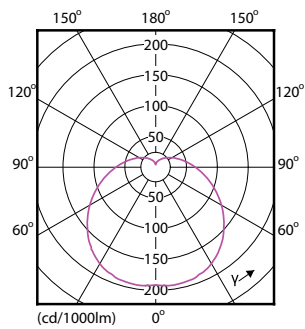

Ecohome

EcoHome LEDBulb 10.5WE27 6500KHV 3PF/6AR

LEDbulb, A60, 80 W, E27, 6500 K, 900 lm, 15000 hour(s), Plastic

LEDbulb, A60, 80 W, E27, 6500 K, 900 lm, 15000 hour(s), Plastic, 85 lm/W

Product data

General Information		Wattage Equivalent	
Cap-Base	E27	Wattage Equivalent	80 W
Nominal lifetime	15,000 hour(s)	Starting Time (Nom)	0.5 s
Switching Cycle	50,000	Warm-up time to 60% light	0.5 s
Lighting Technology	LEDbulb	Power Factor (Fraction)	0.51
Warranty period	1 years	Voltage (Nom)	220-240 V
Light Technical		Temperature	
Color Code	865 [CCT of 6500K]	T-Case Maximum (Nom)	85 °C
Beam Angle (Nom)	150 degree(s)	Controls and Dimming	
Luminous Flux	900 lm	Dimmable	No
Color Designation	Cool Daylight	Mechanical and Housing	
Correlated Color Temperature (Nom)	6500 K	Bulb Finish	Frosted
Luminous Efficacy (rated) (Nom)	85 lm/W	Bulb Material	Plastic
Color Consistency	<6	Bulb Shape	A60
Color rendering index (CRI)	80	Net Weight (Piece)	0.032 kg
LLMF At End Of Nominal Lifetime (Nom)	70 %	Approval and Application	
Operating and Electrical		EU RoHS compliant	Yes
Input Frequency	50 to 60 Hz	Ambient temperature range	-20 to +45 °C
Power Consumption	10.5 W		
Lamp Current (Nom)	75 mA		

Application Conditions

Wireless Technology	Not applicable
---------------------	----------------

Product Data

Order product name	EcoHome LEDBulb 10.5WE27 6500KHV 3PF/6AR
Full product name	EcoHome LEDBulb 10.5WE27 6500KHV 3PF/6AR
Full product code	872016930562500

Product	D	C
EcoHome LEDBulb 10.5WE27 6500KHV 3PF/6AR	60 mm	109 mm

Photometric data

Light Distribution Diagram - EcoHome LEDBulb 10.5WE27 6500KHV 3PF/6AR

General uniform lighting - EcoHome LEDBulb 10.5WE27 6500KHV 3PF/6AR