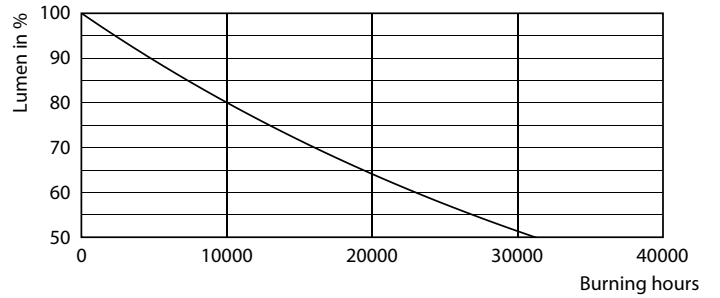

Ecohome

EcoHome LEDBulb 10.5WE27 6500KHV 3PF/6AR

LEDbulb, A60, 80 W, E27, 6500 K, 900 lm, 15000 hour(s), Plastic

LEDbulb, A60, 80 W, E27, 6500 K, 900 lm, 15000 hour(s), Plastic, 85 lm/W

Product data

General Information		Wattage Equivalent	
Cap-Base	E27	Wattage Equivalent	80 W
Nominal lifetime	15,000 hour(s)	Starting Time (Nom)	0.5 s
Switching Cycle	50,000	Warm-up time to 60% light	0.5 s
Lighting Technology	LEDbulb	Power Factor (Fraction)	0.51
Warranty period	1 years	Voltage (Nom)	220-240 V
Light Technical		Temperature	
Color Code	865 [CCT of 6500K]	T-Case Maximum (Nom)	85 °C
Beam Angle (Nom)	150 degree(s)	Controls and Dimming	
Luminous Flux	900 lm	Dimmable	No
Color Designation	Cool Daylight	Mechanical and Housing	
Correlated Color Temperature (Nom)	6500 K	Bulb Finish	Frosted
Luminous Efficacy (rated) (Nom)	85 lm/W	Bulb Material	Plastic
Color Consistency	<6	Bulb Shape	A60
Color rendering index (CRI)	80	Net Weight (Piece)	0.032 kg
LLMF At End Of Nominal Lifetime (Nom)	70 %	Approval and Application	
Operating and Electrical		EU RoHS compliant	Yes
Input Frequency	50 to 60 Hz	Ambient temperature range	-20 to +45 °C
Power Consumption	10.5 W		
Lamp Current (Nom)	75 mA		

Product	D	C
EcoHome LEDBulb 10.5WE27 6500KHV 3PF/6AR	60 mm	109 mm

Photometric data

Light Distribution Diagram - EcoHome LEDBulb 10.5WE27 6500KHV 3PF/6AR

General uniform lighting - EcoHome LEDBulb 10.5WE27 6500KHV 3PF/6AR

Photometric data

Spectral Power Distribution Colour - EcoHome LEDBulb 10.5WE27 6500KHV 3PF/6AR

Lifetime

Life Expectancy Diagram

Lumen Maintenance Diagram - EcoHome LEDBulb 10.5WE27 6500KHV 3PF/6AR