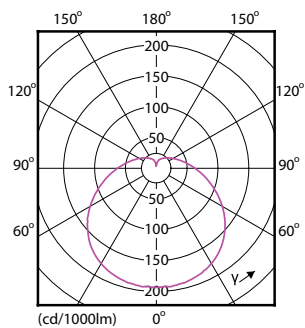

Ambient temperature range	-20 to +45 °C
<b>Application Conditions</b>	
Wireless Technology	Not applicable
<b>Product Data</b>	
Order product name	EcoHome LEDBulb 6W E27 3000KHV 1PF/20AR
Full product name	EcoHome LEDBulb 6W E27 3000KHV 1PF/20AR

Dimensional drawing

Product	D	C
EcoHome LEDBulb 6W E27 3000KHV 1PF/20AR	60 mm	108 mm

Photometric data

Light Distribution Diagram - EcoHome LEDBulb 6W E27 3000KHV 1PF/20AR

Spectral Power Distribution Colour - EcoHome LEDBulb 6W E27 3000KHV 1PF/20AR