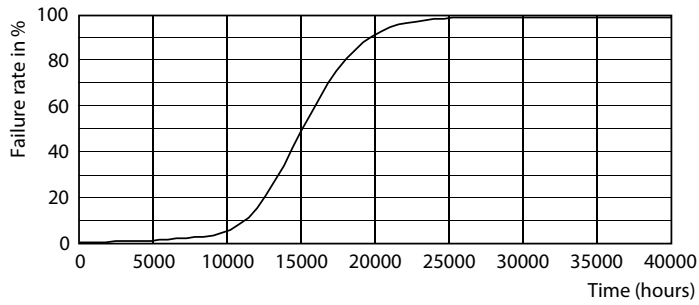

Photometric data

General uniform lighting - EcoHome LEDBulb 6W E27 3000KHV 1PF/20AR

Lifetime

Life Expectancy Diagram