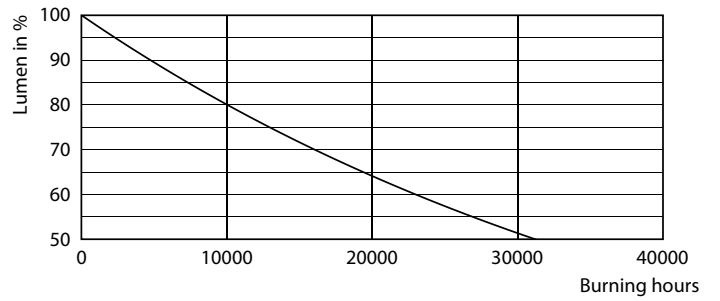

Lumen Maintenance Diagram - EcoHome LEDBulb 6W E27 3000KHV 1PF/20AR