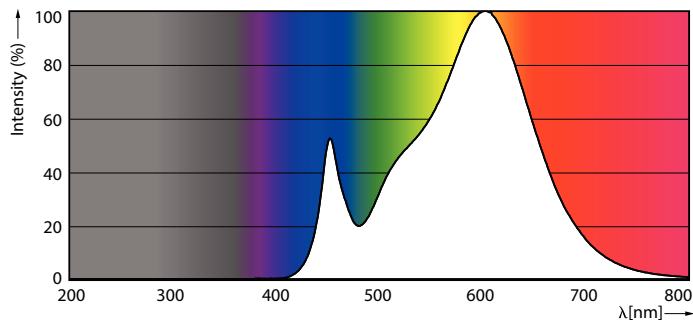

### Product data

General Information	
Cap-Base	E27
Nominal lifetime	15,000 hour(s)
Switching Cycle	50,000
Lighting Technology	LEDbulb
Warranty period	1 years

Light Technical	
Color Code	830 [CCT of 3000K]
Beam Angle (Nom)	150 degree(s)
Luminous Flux	520 lm
Color Designation	White (WH)
Correlated Color Temperature (Nom)	3000 K
Luminous Efficacy (rated) (Nom)	86 lm/W
Color Consistency	<6
Color rendering index (CRI)	80
LLMF At End Of Nominal Lifetime (Nom)	70 %

Dimensional drawing

Product	D	C
EcoHome LEDBulb 6W E27 3000KHV 1PF/20AR	60 mm	108 mm

Photometric data

Light Distribution Diagram - EcoHome LEDBulb 6W E27 3000KHV 1PF/20AR

Spectral Power Distribution Colour - EcoHome LEDBulb 6W E27 3000KHV 1PF/20AR