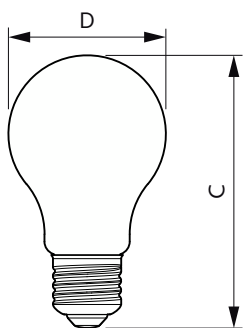

Temperature	
T-Case Maximum (Nom)	75 °C

Controls and Dimming	
Dimmable	No

Mechanical and Housing	
Bulb Finish	Frosted
Bulb Material	Plastic
Bulb Shape	A60
Net Weight (Piece)	0.024 kg

Approval and Application	
EU RoHS compliant	Yes

Dimensional drawing

Product	D	C
EcoHome LEDBulb 6W E27 3000KHV 1PF/20AR	60 mm	108 mm

Photometric data

Light Distribution Diagram - EcoHome LEDBulb 6W E27 3000KHV 1PF/20AR

Spectral Power Distribution Colour - EcoHome LEDBulb 6W E27 3000KHV 1PF/20AR