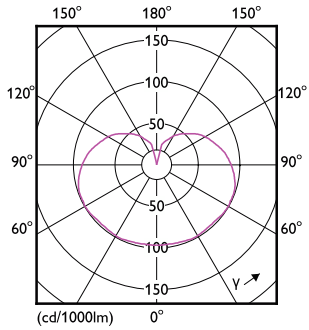

CorePro LED lineales R7S

Dados fotométricos

Light Distribution Diagram - CorePro LEDlinear ND 7-60W R7S 78mm840