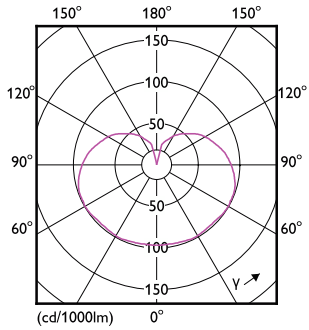

## Målskisse

Product	D	C
CorePro LEDlineær ND 7-60W R7S 78mm840	28 mm	78 mm

## Fotometriske data

Spectral Power Distribution Colour - CorePro LEDlineær ND 7-60W R7S 78mm840

General uniform lighting - CorePro LEDlineær ND 7-60W R7S 78mm840

## Fotometriske data

Light Distribution Diagram - CorePro LEDlinear ND 7-60W R7S 78mm840