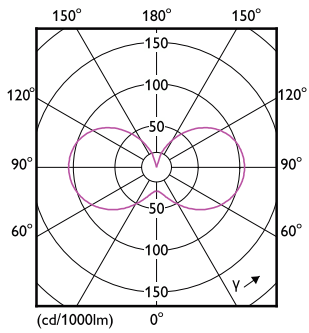

Photometric data

Light Distribution Diagram - CorePro LEDcapsuleMV 2.7-25W G9 827D KSA

General uniform lighting - CorePro LEDcapsuleMV 2.7-25W G9 827D KSA