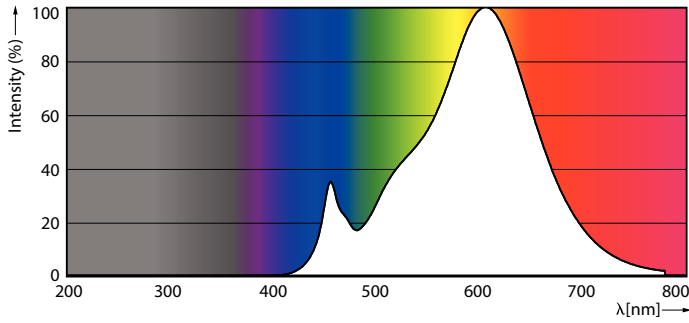

Classic LED spotMV

Photometric data

Spectral Power Distribution Colour - CorePro LEDcapsuleMV 2.7-25W G9
827D KSA