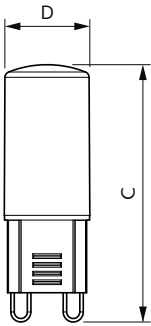

General Information		Starting Time (Nom)	
Cap-Base	G9		0.5 s
Nominal lifetime	15,000 hour(s)	Warm-up time to 60% light	0.5 s
Switching Cycle	50,000	Power Factor (Fraction)	0.5
Lighting Technology	LEDspot	Voltage (Nom)	220-240 V
Light Technical		Temperature	
Color Code	827 [CCT of 2700K]	T-Case Maximum (Nom)	88 °C
Beam Angle (Nom)	320 degree(s)	Controls and Dimming	
Luminous Flux	300 lm	Dimmable	Only with specific dimmers
Color Designation	Warm White (WW)	Mechanical and Housing	
Correlated Color Temperature (Nom)	2700 K	Bulb Finish	Frosted
Luminous Efficacy (rated) (Nom)	111 lm/W	Bulb Material	Plastic
Color Consistency	<6	Bulb Shape	G9
Color rendering index (CRI)	80	Net Weight (Piece)	0.010 kg
LLMF At End Of Nominal Lifetime (Nom)	70 %	Approval and Application	
Photobiological safety according to EN 62471	RGO	Suitable For Accent Lighting	No
Operating and Electrical		EU RoHS compliant	Yes
Input Frequency	50 to 60 Hz	Ambient temperature range	-20 to +45 °C
Power Consumption	2.7 W		
Lamp Current (Nom)	17 mA		
Wattage Equivalent	25 W		

Order code 929003791168

Material Nr. (12NC) 929003791168

Numerator - Quantity Per Pack 2

EAN/UPC - Product/Case 8720169302150

Numerator - Packs per outer box 24

EAN/UPC - Case 8720169302167

Dimensional drawing

Product	D	C
CorePro LEDcapsuleMV 2.7-25W G9 827D KSA	16 mm	52 mm

Photometric data

Light Distribution Diagram - CorePro LEDcapsuleMV 2.7-25W G9 827D KSA

General uniform lighting - CorePro LEDcapsuleMV 2.7-25W G9 827D KSA