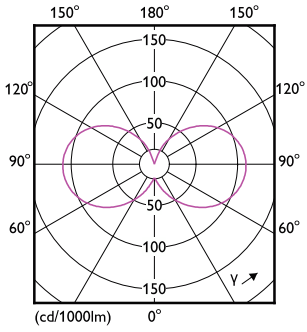

Boyutlu çizim

Product	D	C
CorePro LEDcapsule 1.9-25W ND G9 827	14 mm	43 mm

CorePro LED kapsül MV

Fotometrik bilgi

General uniform lighting - CorePro LEDcapsule 1.9-25W ND G9 827

Spectral Power Distribution Colour - CorePro LEDcapsule 1.9-25W ND G9 827