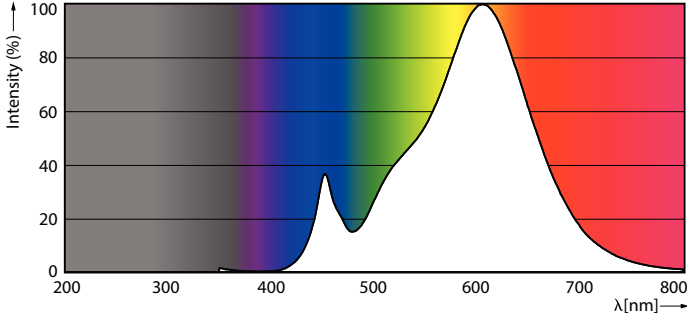

CorePro LEDbulb

Fotometrik bilgi

Spectral Power Distribution Colour - CorePro LEDbulb DIM 8-60W A60 E27 5CCT