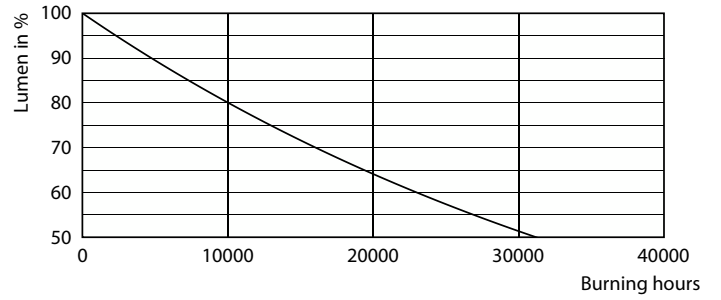

Kullanım Ömrü

Life Expectancy Diagram

Lumen Maintenance Diagram - CorePro LEDbulb DIM 8-60W A60 E27 5CCT