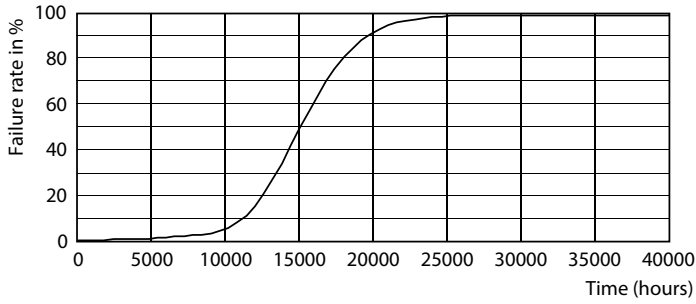

Kullanım Ömrü

Life Expectancy Diagram

Lumen Maintenance Diagram - CorePro LEDbulb DIM 8-60W A60 E27 5CCT