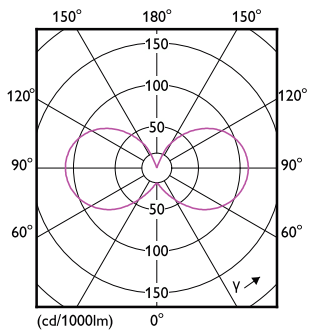

Målskisse

Product	D	C
CorePro LEDcapsuleLV 2.1-20W G4 827 D	15 mm	40 mm

CorePro LED capsule LV

Fotometriske data

General uniform lighting - CorePro LEDcapsuleLV 2.1-20W G4 827 D

Spectral Power Distribution Colour - CorePro LEDcapsuleLV 2.1-20W G4 827 D

Light Distribution Diagram - CorePro LEDcapsuleLV 2.1-20W G4 827 D

Levetid

Life Expectancy Diagram

Lumen Maintenance Diagram - CorePro LEDcapsuleLV 2.1-20W G4 827 D

CorePro LED capsule LV