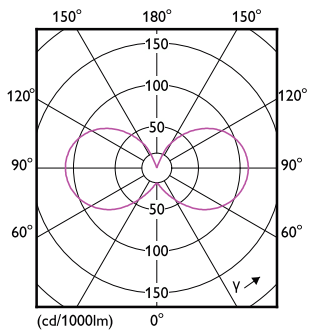

Light Distribution Diagram - CorePro LEDcapsuleLV 2.1-20W G4 827 D