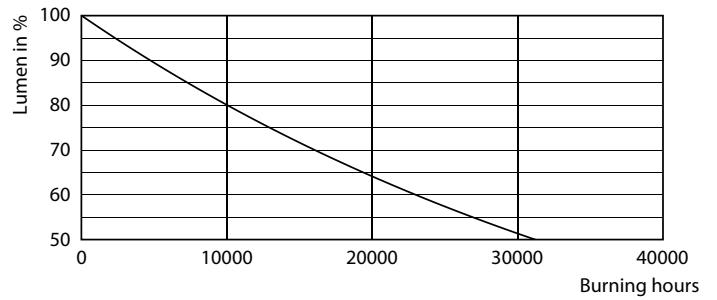

Lumen Maintenance Diagram - CorePro LEDcapsuleLV 2.1-20W G4 827 D