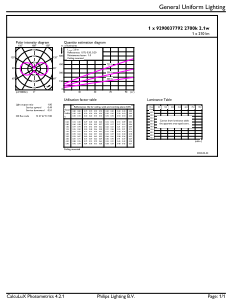

CorePro LED capsule LV

Photometric data

General uniform lighting - CorePro LEDcapsuleLV 2.1-20W G4 827 D