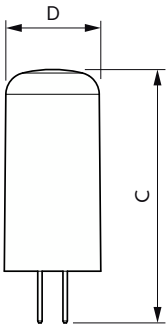

### Product data

General Information	
Cap-Base	G4
Nominal lifetime	15,000 hour(s)
Switching Cycle	50,000
Lighting Technology	LEDspot
Flux measurement reference	Sphere
Warranty period	2 years
Light Technical	
Color Code	827 [CCT of 2700K]
Beam Angle (Nom)	300 degree(s)
Luminous Flux	210 lm
Color Designation	Warm White (WW)
Correlated Color Temperature (Nom)	2700 K
Luminous Efficacy (rated) (Nom)	100 lm/W
Color Consistency	<6

## Dimensional drawing

Product	D	C
CorePro LEDcapsuleLV 2.1-20W G4 827 D	15 mm	40 mm