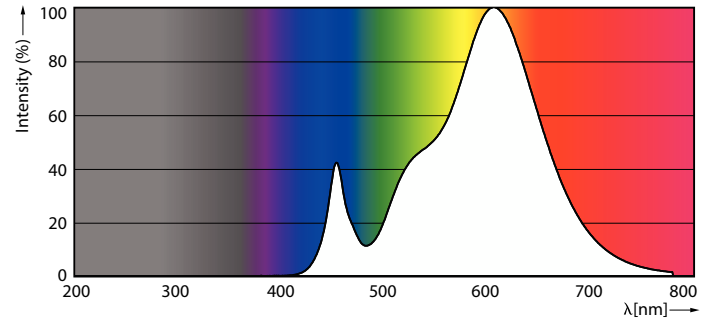

CorePro LED capsule LV

Photometric data

Spectral Power Distribution Colour - CorePro LEDcapsuleLV 2.1-20W G4 827 D