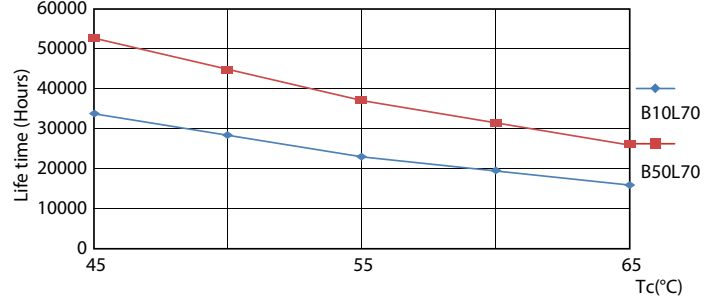

LifetimeVsTc

CorePro LED tüp InstantFit HF T5

Kullanım Ömrü

FailureRate