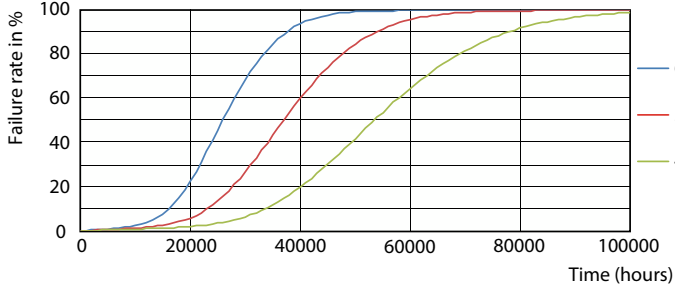

CorePro LED tüp InstantFit HF T5

Kullanım Ömrü

FailureRate