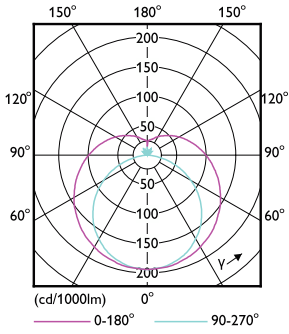

Light Distribution Diagram - CorePro LEDtube HF 1500mm HO 26.7W 830T5