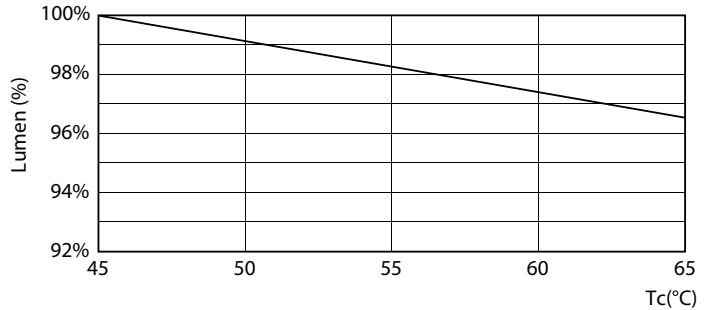

Spectral Power Distribution Colour - CorePro LEDtube HF 1500mm HO 26.7W 830T5

Light Distribution Diagram - CorePro LEDtube HF 1500mm HO 26.7W 830T5

Kullanım Ömrü

Life Expectancy Diagram

Lumen Maintenance Diagram - CorePro LEDtube HF 1500mm HO 26.7W 830T5