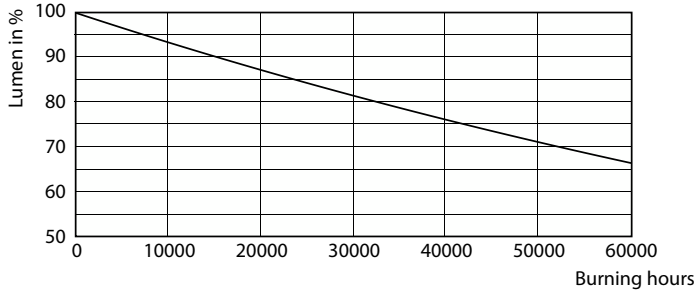

Lumen Maintenance Diagram - CorePro LEDtube HF 1500mm HO 26.7W 830T5