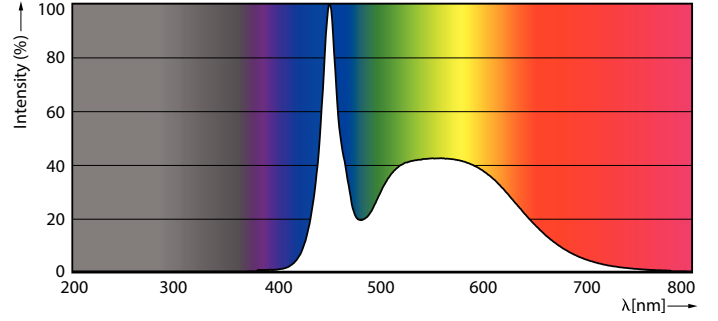

Spectral Power Distribution Colour - CorePro LEDtube HF 1200mm HO 26.7W 865T5