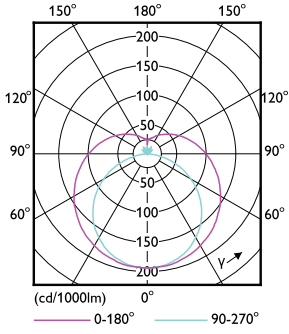

CorePro LED tüp InstantFit HF T5

Fotometrik bilgi

Light Distribution Diagram - CorePro LEDtube HF 1200mm HO 26.7W 865T5