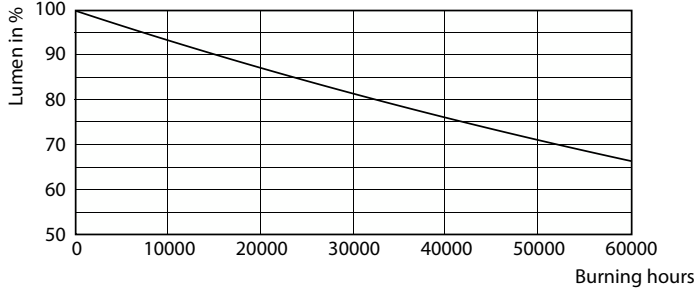

Lumen Maintenance Diagram - CorePro LEDtube HF 1200mm HO 26.7W 865T5