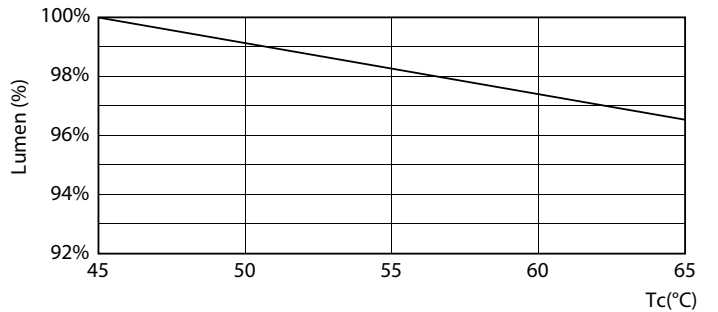

Lumen Maintenance Diagram - CorePro LEDtube HF 1200mm HO 26.7W 865T5