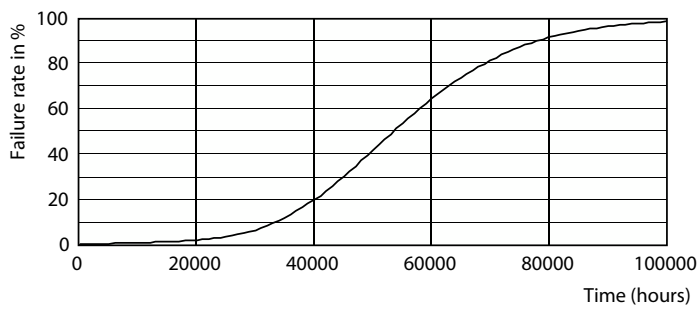

Životnosť

Life Expectancy Diagram