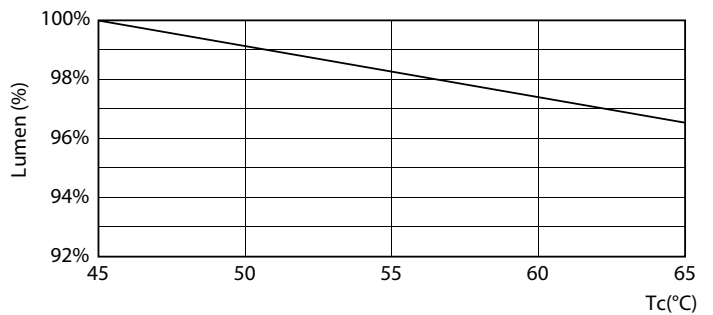

Lumen Maintenance Diagram - CorePro LEDtube HF 1500mm HE 20.5W 865T5