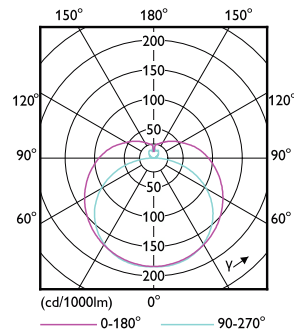

Light Distribution Diagram - CorePro LEDtube HF 1500mm HE 20.5W 840T5