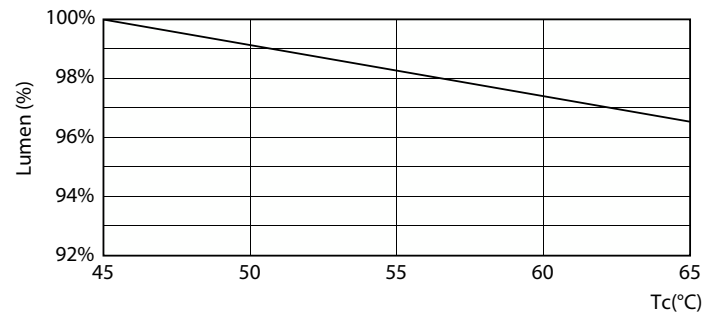

Lumen Maintenance Diagram - CorePro LEDtube HF 1500mm HE 20.5W 840T5