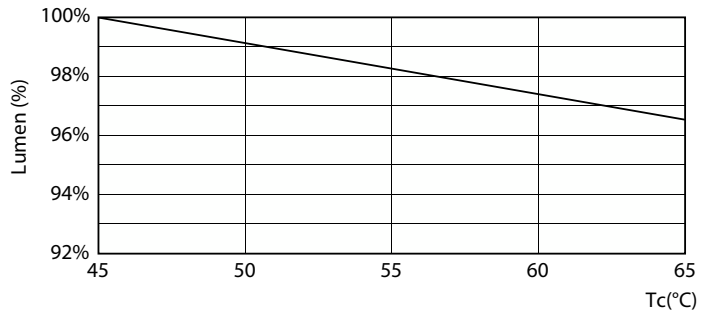

Spectral Power Distribution Colour - CorePro LEDtube HF 1200mm HE 17.1W 840T5

Light Distribution Diagram - CorePro LEDtube HF 1200mm HE 17.1W 840T5

Διάρκεια ζωής

Life Expectancy Diagram

Lumen Maintenance Diagram - CorePro LEDtube HF 1200mm HE 17.1W 840T5