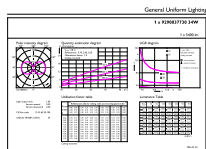

Dimensional drawing

Product	D	C
34GC/LED/830 EX39 BB 6/1	91.5 mm	216 mm

Photometric data

General uniform lighting - 34GC/LED/830 EX39 BB 6/1

Light Distribution Diagram - 34GC/LED/830 EX39 BB 6/1

LED Glass HID lamps