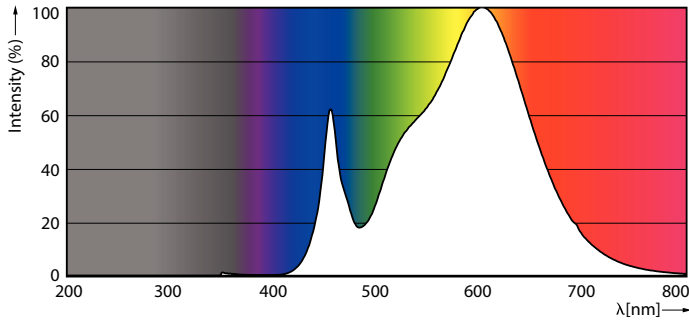

Product data

General Information	
Cap-Base	EX39
Nominal lifetime	50,000 hour(s)
Switching Cycle	50,000
Lighting Technology	LED HPL
Warranty period	3 years
Light Technical	
Color Code	830 [CCT of 3000K]
Beam Angle (Nom)	300 degree(s)
Luminous Flux	5,400 lm
Color Designation	White (WH)
Correlated Color Temperature (Nom)	3000 K
Luminous Efficacy (rated) (Nom)	158 lm/W
Color Consistency	<6
Color rendering index (CRI)	80
LLMF At End Of Nominal Lifetime (Nom)	70 %
Photobiological safety according to EN 62471	RG1
Operating and Electrical	
Input Frequency	50 to 60 Hz

Dimensional drawing

Product	D	C
34GC/LED/830 EX39 BB 6/1	91.5 mm	216 mm

Photometric data

General uniform lighting - 34GC/LED/830 EX39 BB 6/1

Light Distribution Diagram - 34GC/LED/830 EX39 BB 6/1

LED Glass HID lamps

Photometric data

Spectral Power Distribution Colour - 34GC/LED/830 EX39 BB 6/1

Lifetime

Life Expectancy Diagram

Lumen Maintenance Diagram - 34GC/LED/830 EX39 BB 6/1