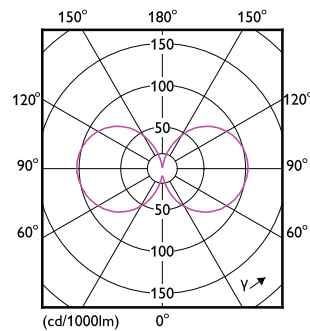

can it be used in closed luminaires	Yes
Wireless Technology	Not applicable

Product Data

Order product name	34GC/LED/830 EX39 BB 6/1
Full product name	34GC/LED/830 EX39 BB 6/1
Order code	929003773004
Material Nr. (12NC)	929003773004
Numerator - Quantity Per Pack	1
EAN/UPC - Product/Case	046677588199
Numerator - Packs per outer box	6
EAN/UPC - Case	50046677588194

Dimensional drawing

Product	D	C
34GC/LED/830 EX39 BB 6/1	91.5 mm	216 mm

Photometric data

General uniform lighting - 34GC/LED/830 EX39 BB 6/1

Light Distribution Diagram - 34GC/LED/830 EX39 BB 6/1

LED Glass HID lamps