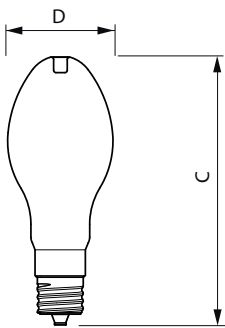

Power Consumption	34 W
Lamp Current (Max)	352 mA
Starting Time (Nom)	0.5 s
Warm-up time to 60% light	0.5 s
Power Factor (Fraction)	0.9
Voltage (Nom)	120-277 V
UL Type	HIB_UL Type B (UL Listed+Classified)
Wattage Equivalent (LED HID only)	MH 100W,HPS 70W
Ballast Compatibility	Mains only
Temperature	
T-Case Maximum (Nom)	55.96 °C
Controls and Dimming	
Dimmable	Only with specific dimmers
Mechanical and Housing	
Bulb Finish	Clear
Bulb Shape	Oval Glass
Net Weight (Piece)	0.195 kg

can it be used in closed luminaires	Yes
Wireless Technology	Not applicable

Product Data

Order product name	34GC/LED/830 EX39 BB 6/1
Full product name	34GC/LED/830 EX39 BB 6/1
Order code	929003773004
Material Nr. (12NC)	929003773004
Numerator - Quantity Per Pack	1
EAN/UPC - Product/Case	046677588199
Numerator - Packs per outer box	6
EAN/UPC - Case	50046677588194

Dimensional drawing

Product	D	C
34GC/LED/830 EX39 BB 6/1	91.5 mm	216 mm

Photometric data

General uniform lighting - 34GC/LED/830 EX39 BB 6/1

Light Distribution Diagram - 34GC/LED/830 EX39 BB 6/1

LED Glass HID lamps