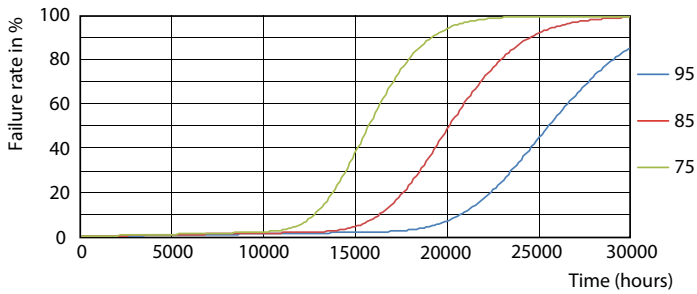

Photometric data

Lifetime

Lumen Maintenance Diagram - LED MOD 25W G3 865