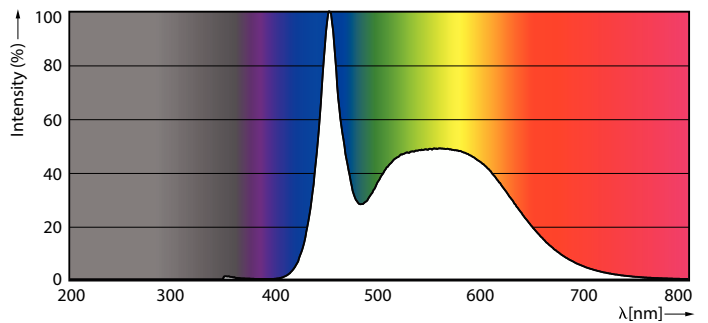

General uniform lighting - LED MOD 25W G3 865

Spectral Power Distribution Colour - LED MOD 25W G3 865