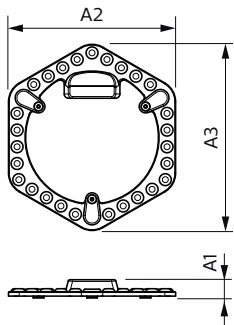

General Information			
Cap-Base	-	Lamp Current (Nom)	180 mA
Nominal lifetime	20,000 hour(s)	Wattage Equivalent	40 W
Switching Cycle	15,000	Starting Time (Nom)	0.5 s
Lighting Technology	LEDtube	Warm-up time to 60% light	0.5 s
		Power Factor (Fraction)	0.5
		Voltage (Nom)	220-240 V
		Ballast Compatibility	Mains
Light Technical		Temperature	
Color Code	865 [CCT of 6500K]	T-Case Maximum (Nom)	85 °C
Beam Angle (Nom)	150 degree(s)		
Luminous Flux	2,400 lm	Controls and Dimming	
Color Designation	Cool Daylight	Dimmable	No
Correlated Color Temperature (Nom)	6500 K		
Luminous Efficacy (rated) (Nom)	96 lm/W	Mechanical and Housing	
Color Consistency	<6	Bulb Finish	Frosted
Color rendering index (CRI)	83	Bulb Material	Plastic
LLMF At End Of Nominal Lifetime (Nom)	70 %	Product Length	200 mm
Photobiological safety according to EN 62471	RG1	Overall length	21.5 mm
		Overall width	155 mm
		Overall height	21.5 mm
Operating and Electrical			
Input Frequency	50 to 60 Hz		
Power Consumption	25 W		

MyCare LED Circular

Dimensions (Height x Width x Depth)	22 x 155 x 22 mm
Bulb Shape	Others
Net Weight (Piece)	0.105 kg

Approval and Application

Energy Saving Product	Yes
Approval Marks	RoHS compliance
EU RoHS compliant	Yes
EyeComfort	Yes
LED Innovations	EyeComfort
Ambient temperature range	-20 to +45 °C

Application Conditions

Wireless Technology	Not applicable
---------------------	----------------

Product Data

Order product name	LED MOD 25W G3 865
Full product name	LED MOD 25W G3 865
Full product code	694197061200500
Order code	929003765909
Material Nr. (12NC)	929003765909
Numerator - Quantity Per Pack	1
EAN/UPC - Product/Case	6941970612005
Numerator - Packs per outer box	40
EAN/UPC - Case	6941970612012

Dimensional drawing

Product	D1	D2	A1	A2	A3
LED MOD 25W G3 865	178.5 mm	178.5 mm	21 mm	160 mm	178.5 mm

Photometric data

General uniform lighting - LED MOD 25W G3 865

Spectral Power Distribution Colour - LED MOD 25W G3 865