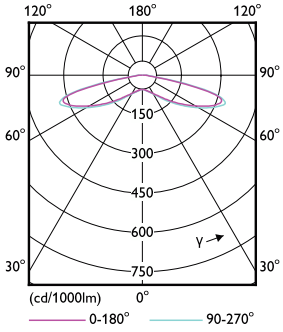

MyCare LED Circular

Dimensions (Height x Width x Depth)	22 x 155 x 22 mm
Bulb Shape	Others
Net Weight (Piece)	0.105 kg

Approval and Application

Energy Saving Product	Yes
Approval Marks	RoHS compliance
EU RoHS compliant	Yes
EyeComfort	Yes
LED Innovations	EyeComfort
Ambient temperature range	-20 to +45 °C

Dimensional drawing

Product	D1	D2	A1	A2	A3
LED MOD 25W G3 865	178.5 mm	178.5 mm	21 mm	160 mm	178.5 mm

Photometric data

General uniform lighting - LED MOD 25W G3 865

Spectral Power Distribution Colour - LED MOD 25W G3 865

Photometric data

Light Distribution Diagram - LED MOD 25W G3 865

Lifetime

FailureRate

Life Expectancy Diagram

Lumen Maintenance Diagram - LED MOD 25W G3 865

Lumen Maintenance Diagram - LED MOD 25W G3 865

MyCare LED Circular