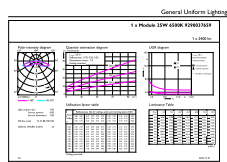

Photometric data

General uniform lighting - LED MOD 25W G3 865

Spectral Power Distribution Colour - LED MOD 25W G3 865