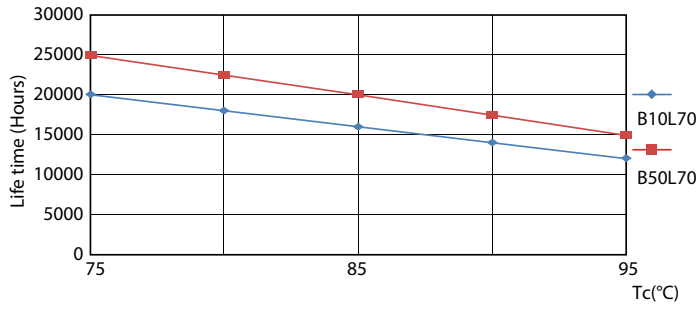

General Information			
Cap-Base	-	Lamp Current (Nom)	180 mA
Nominal lifetime	20,000 hour(s)	Wattage Equivalent	40 W
Switching Cycle	15,000	Starting Time (Nom)	0.5 s
Lighting Technology	LEDtube	Warm-up time to 60% light	0.5 s
		Power Factor (Fraction)	0.5
		Voltage (Nom)	220-240 V
		Ballast Compatibility	Mains
Light Technical		Temperature	
Color Code	865 [CCT of 6500K]	T-Case Maximum (Nom)	85 °C
Beam Angle (Nom)	150 degree(s)		
Luminous Flux	2,400 lm	Controls and Dimming	
Color Designation	Cool Daylight	Dimmable	No
Correlated Color Temperature (Nom)	6500 K		
Luminous Efficacy (rated) (Nom)	96 lm/W	Mechanical and Housing	
Color Consistency	<6	Bulb Finish	Frosted
Color rendering index (CRI)	83	Bulb Material	Plastic
LLMF At End Of Nominal Lifetime (Nom)	70 %	Product Length	200 mm
Photobiological safety according to EN 62471	RG1	Overall length	21.5 mm
		Overall width	155 mm
		Overall height	21.5 mm
Operating and Electrical			
Input Frequency	50 to 60 Hz		
Power Consumption	25 W		

Photometric data

Light Distribution Diagram - LED MOD 25W G3 865

Lifetime

FailureRate

Life Expectancy Diagram

Lumen Maintenance Diagram - LED MOD 25W G3 865

Lumen Maintenance Diagram - LED MOD 25W G3 865

MyCare LED Circular

Lifetime

LifetimeVsTc