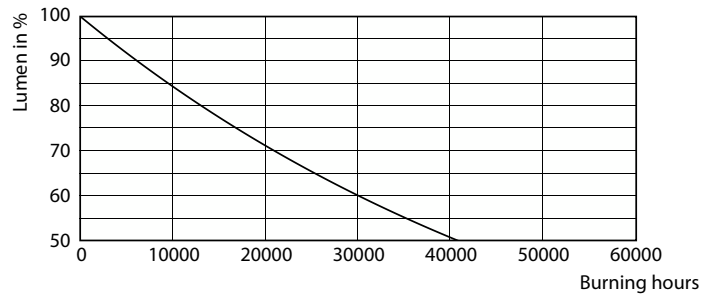

General Information			
Cap-Base	-	Lamp Current (Nom)	180 mA
Nominal lifetime	20,000 hour(s)	Wattage Equivalent	40 W
Switching Cycle	15,000	Starting Time (Nom)	0.5 s
Lighting Technology	LEDtube	Warm-up time to 60% light	0.5 s
		Power Factor (Fraction)	0.5
		Voltage (Nom)	220-240 V
		Ballast Compatibility	Mains
Light Technical		Temperature	
Color Code	865 [CCT of 6500K]	T-Case Maximum (Nom)	85 °C
Beam Angle (Nom)	150 degree(s)		
Luminous Flux	2,400 lm	Controls and Dimming	
Color Designation	Cool Daylight	Dimmable	No
Correlated Color Temperature (Nom)	6500 K		
Luminous Efficacy (rated) (Nom)	96 lm/W	Mechanical and Housing	
Color Consistency	<6	Bulb Finish	Frosted
Color rendering index (CRI)	83	Bulb Material	Plastic
LLMF At End Of Nominal Lifetime (Nom)	70 %	Product Length	200 mm
Photobiological safety according to EN 62471	RG1	Overall length	21.5 mm
		Overall width	155 mm
		Overall height	21.5 mm
Operating and Electrical			
Input Frequency	50 to 60 Hz		
Power Consumption	25 W		

MyCare LED Circular

Dimensions (Height x Width x Depth)	22 x 155 x 22 mm
Bulb Shape	Others
Net Weight (Piece)	0.105 kg

Approval and Application

Energy Saving Product	Yes
Approval Marks	RoHS compliance
EU RoHS compliant	Yes
EyeComfort	Yes
LED Innovations	EyeComfort
Ambient temperature range	-20 to +45 °C

Photometric data

Light Distribution Diagram - LED MOD 25W G3 865

Lifetime

FailureRate

Life Expectancy Diagram

Lumen Maintenance Diagram - LED MOD 25W G3 865

Lumen Maintenance Diagram - LED MOD 25W G3 865

MyCare LED Circular