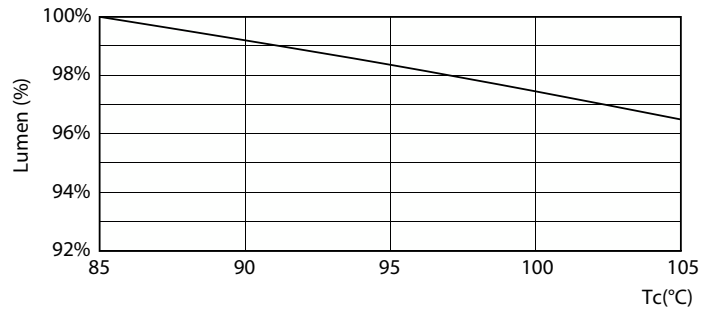

General Information			
Cap-Base	-	Lamp Current (Nom)	180 mA
Nominal lifetime	20,000 hour(s)	Wattage Equivalent	40 W
Switching Cycle	15,000	Starting Time (Nom)	0.5 s
Lighting Technology	LEDtube	Warm-up time to 60% light	0.5 s
		Power Factor (Fraction)	0.5
		Voltage (Nom)	220-240 V
		Ballast Compatibility	Mains
Light Technical		Temperature	
Color Code	865 [CCT of 6500K]	T-Case Maximum (Nom)	85 °C
Beam Angle (Nom)	150 degree(s)		
Luminous Flux	2,400 lm	Controls and Dimming	
Color Designation	Cool Daylight	Dimmable	No
Correlated Color Temperature (Nom)	6500 K		
Luminous Efficacy (rated) (Nom)	96 lm/W	Mechanical and Housing	
Color Consistency	<6	Bulb Finish	Frosted
Color rendering index (CRI)	83	Bulb Material	Plastic
LLMF At End Of Nominal Lifetime (Nom)	70 %	Product Length	200 mm
Photobiological safety according to EN 62471	RG1	Overall length	21.5 mm
		Overall width	155 mm
		Overall height	21.5 mm
Operating and Electrical			
Input Frequency	50 to 60 Hz		
Power Consumption	25 W		

Photometric data

Light Distribution Diagram - LED MOD 25W G3 865

Lifetime

FailureRate

Life Expectancy Diagram

Lumen Maintenance Diagram - LED MOD 25W G3 865

Lumen Maintenance Diagram - LED MOD 25W G3 865

MyCare LED Circular