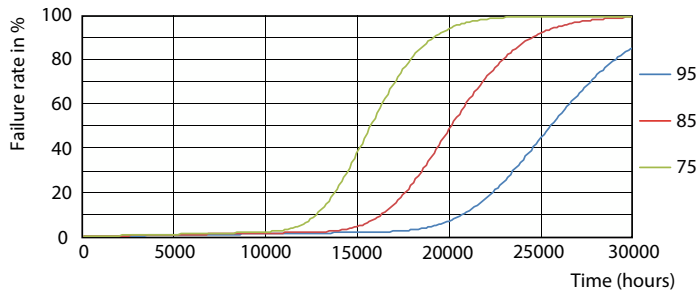

Photometric data

Lifetime

Lumen Maintenance Diagram - LED MOD 25W G3 865