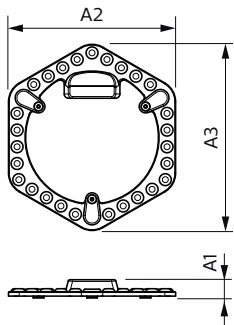

Lamp Current (Nom)	180 mA
Wattage Equivalent	40 W
Starting Time (Nom)	0.5 s
Warm-up time to 60% light	0.5 s
Power Factor (Fraction)	0.5
Voltage (Nom)	220-240 V
Ballast Compatibility	Mains
Temperature	
T-Case Maximum (Nom)	85 °C
Controls and Dimming	
Dimmable	No
Mechanical and Housing	
Bulb Finish	Frosted
Bulb Material	Plastic
Product Length	200 mm
Overall length	21.5 mm
Overall width	155 mm
Overall height	21.5 mm

# MyCare LED Circular

Dimensions (Height x Width x Depth)	22 x 155 x 22 mm
Bulb Shape	Others
Net Weight (Piece)	0.105 kg

## Dimensional drawing

Product	D1	D2	A1	A2	A3
LED MOD 25W G3 865	178.5 mm	178.5 mm	21 mm	160 mm	178.5 mm