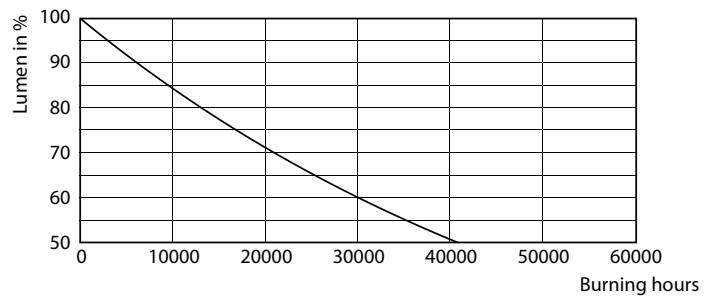

## Lifetime

FailureRate

Life Expectancy Diagram

Lumen Maintenance Diagram - LED MOD 25W G3 865

Lumen Maintenance Diagram - LED MOD 25W G3 865