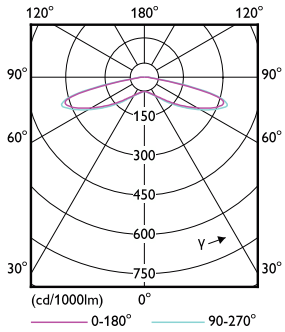

Photometric data

Light Distribution Diagram - LED MOD 25W G3 865