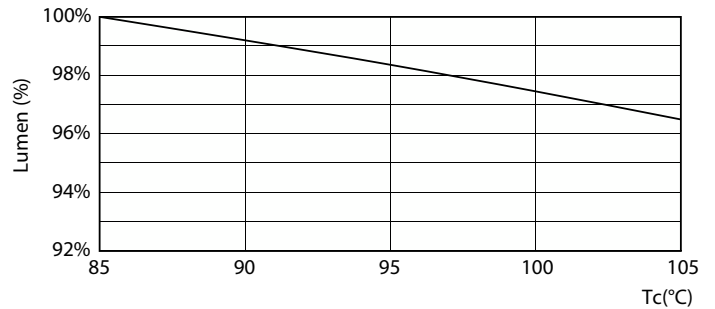

Lumen Maintenance Diagram - LED MOD 25W G3 865