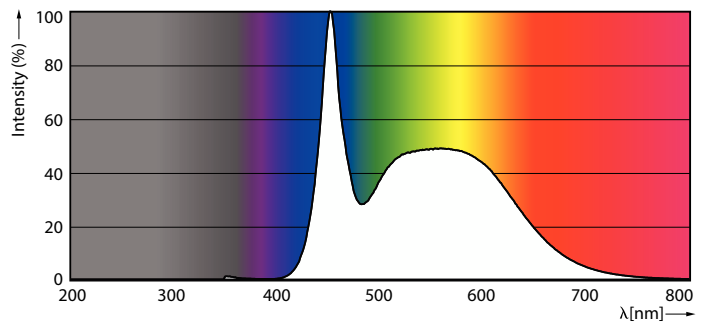

General uniform lighting - LED MOD 25W G3 865

Spectral Power Distribution Colour - LED MOD 25W G3 865