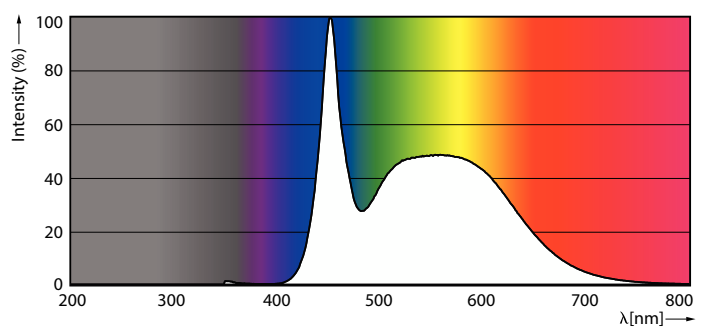

General Information		Lamp Current (Nom)	
Cap-Base	-		140 mA
Nominal lifetime	20,000 hour(s)	Wattage Equivalent	32 W
Switching Cycle	15,000	Starting Time (Nom)	0.5 s
Lighting Technology	LEDtube	Warm-up time to 60% light	0.5 s
		Power Factor (Fraction)	0.5
		Voltage (Nom)	220-240 V
		Ballast Compatibility	Mains
Light Technical		Temperature	
Color Code	865 [CCT of 6500K]	T-Case Maximum (Nom)	85 °C
Beam Angle (Nom)	150 degree(s)		
Luminous Flux	1,900 lm	Controls and Dimming	
Color Designation	Cool Daylight	Dimmable	No
Correlated Color Temperature (Nom)	6500 K		
Luminous Efficacy (rated) (Nom)	95 lm/W	Mechanical and Housing	
Color Consistency	<6	Bulb Finish	Frosted
Color rendering index (CRI)	83	Bulb Material	Plastic
LLMF At End Of Nominal Lifetime (Nom)	70 %	Product Length	200 mm
Photobiological safety according to EN 62471	RG1	Overall length	21 mm
		Overall width	120 mm
		Overall height	21 mm
Operating and Electrical			
Input Frequency	50 to 60 Hz		
Power Consumption	20 W		

MyCare LED Circular

Dimensions (Height x Width x Depth)	21 x 120 x 21 mm
Bulb Shape	Others
Net Weight (Piece)	0.078 kg

Approval and Application

Energy Saving Product	Yes
Approval Marks	RoHS compliance
EU RoHS compliant	Yes
EyeComfort	Yes
LED Innovations	EyeComfort
Ambient temperature range	-20 to +45 °C

Dimensional drawing

Product	D1	D2	A1	A2	A3
LED MOD 20W G3 865	139 mm	139 mm	18 mm	126 mm	139 mm

Photometric data

Light Distribution Diagram - LED MOD 20W G3 865

Spectral Power Distribution Colour - LED MOD 20W G3 865