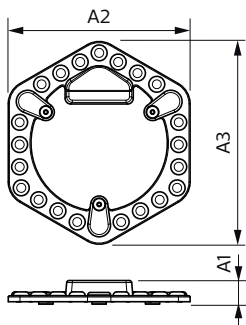

General Information		Lamp Current (Nom)	
Cap-Base	-		140 mA
Nominal lifetime	20,000 hour(s)	Wattage Equivalent	32 W
Switching Cycle	15,000	Starting Time (Nom)	0.5 s
Lighting Technology	LEDtube	Warm-up time to 60% light	0.5 s
		Power Factor (Fraction)	0.5
		Voltage (Nom)	220-240 V
		Ballast Compatibility	Mains
Light Technical		Temperature	
Color Code	865 [CCT of 6500K]	T-Case Maximum (Nom)	85 °C
Beam Angle (Nom)	150 degree(s)		
Luminous Flux	1,900 lm	Controls and Dimming	
Color Designation	Cool Daylight	Dimmable	No
Correlated Color Temperature (Nom)	6500 K		
Luminous Efficacy (rated) (Nom)	95 lm/W	Mechanical and Housing	
Color Consistency	<6	Bulb Finish	Frosted
Color rendering index (CRI)	83	Bulb Material	Plastic
LLMF At End Of Nominal Lifetime (Nom)	70 %	Product Length	200 mm
Photobiological safety according to EN 62471	RG1	Overall length	21 mm
		Overall width	120 mm
		Overall height	21 mm
Operating and Electrical			
Input Frequency	50 to 60 Hz		
Power Consumption	20 W		

MyCare LED Circular

Dimensions (Height x Width x Depth)	21 x 120 x 21 mm
Bulb Shape	Others
Net Weight (Piece)	0.078 kg

Approval and Application

Energy Saving Product	Yes
Approval Marks	RoHS compliance
EU RoHS compliant	Yes
EyeComfort	Yes
LED Innovations	EyeComfort
Ambient temperature range	-20 to +45 °C

Application Conditions

Wireless Technology	Not applicable
---------------------	----------------

Product Data

Order product name	LED MOD 20W G3 865
Full product name	LED MOD 20W G3 865
Full product code	694197061198500
Order code	929003765809
Material Nr. (12NC)	929003765809
Numerator - Quantity Per Pack	1
EAN/UPC - Product/Case	6941970611985
Numerator - Packs per outer box	40
EAN/UPC - Case	6941970611992

Dimensional drawing

Product	D1	D2	A1	A2	A3
LED MOD 20W G3 865	139 mm	139 mm	18 mm	126 mm	139 mm

Photometric data

Light Distribution Diagram - LED MOD 20W G3 865

Spectral Power Distribution Colour - LED MOD 20W G3 865