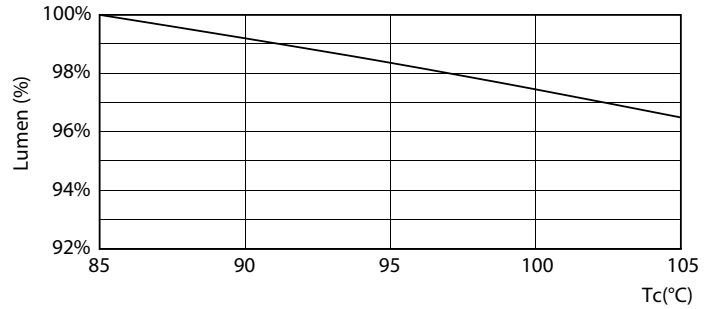

Lumen Maintenance Diagram - LED MOD 20W G3 865