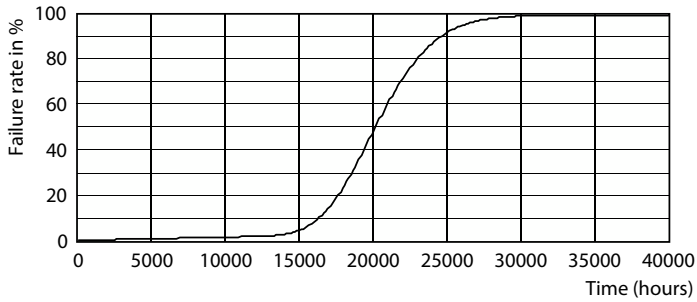

FailureRate

Life Expectancy Diagram