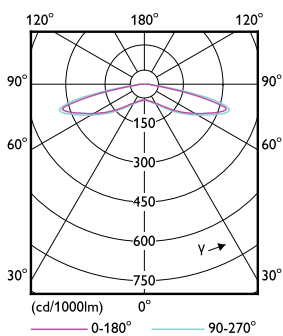

General Information		Lamp Current (Nom)	
Cap-Base	-		140 mA
Nominal lifetime	20,000 hour(s)	Wattage Equivalent	32 W
Switching Cycle	15,000	Starting Time (Nom)	0.5 s
Lighting Technology	LEDtube	Warm-up time to 60% light	0.5 s
		Power Factor (Fraction)	0.5
		Voltage (Nom)	220-240 V
		Ballast Compatibility	Mains
Light Technical		Temperature	
Color Code	865 [CCT of 6500K]	T-Case Maximum (Nom)	85 °C
Beam Angle (Nom)	150 degree(s)		
Luminous Flux	1,900 lm	Controls and Dimming	
Color Designation	Cool Daylight	Dimmable	No
Correlated Color Temperature (Nom)	6500 K		
Luminous Efficacy (rated) (Nom)	95 lm/W	Mechanical and Housing	
Color Consistency	<6	Bulb Finish	Frosted
Color rendering index (CRI)	83	Bulb Material	Plastic
LLMF At End Of Nominal Lifetime (Nom)	70 %	Product Length	200 mm
Photobiological safety according to EN 62471	RG1	Overall length	21 mm
		Overall width	120 mm
		Overall height	21 mm
Operating and Electrical			
Input Frequency	50 to 60 Hz		
Power Consumption	20 W		

MyCare LED Circular

Dimensions (Height x Width x Depth)	21 x 120 x 21 mm
Bulb Shape	Others
Net Weight (Piece)	0.078 kg

Approval and Application

Energy Saving Product	Yes
Approval Marks	RoHS compliance
EU RoHS compliant	Yes
EyeComfort	Yes
LED Innovations	EyeComfort
Ambient temperature range	-20 to +45 °C

Application Conditions

Wireless Technology	Not applicable
---------------------	----------------

Product Data

Order product name	LED MOD 20W G3 865
Full product name	LED MOD 20W G3 865
Full product code	694197061198500
Order code	929003765809
Material Nr. (12NC)	929003765809
Numerator - Quantity Per Pack	1
EAN/UPC - Product/Case	6941970611985
Numerator - Packs per outer box	40
EAN/UPC - Case	6941970611992

Dimensional drawing

Product	D1	D2	A1	A2	A3
LED MOD 20W G3 865	139 mm	139 mm	18 mm	126 mm	139 mm

Photometric data

Light Distribution Diagram - LED MOD 20W G3 865

Spectral Power Distribution Colour - LED MOD 20W G3 865