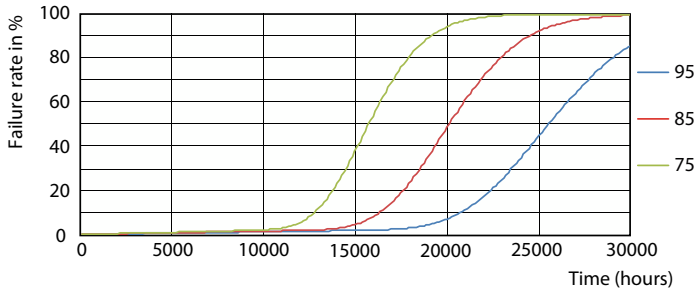

Photometric data

General uniform lighting - LED MOD 20W G3 865

Lifetime