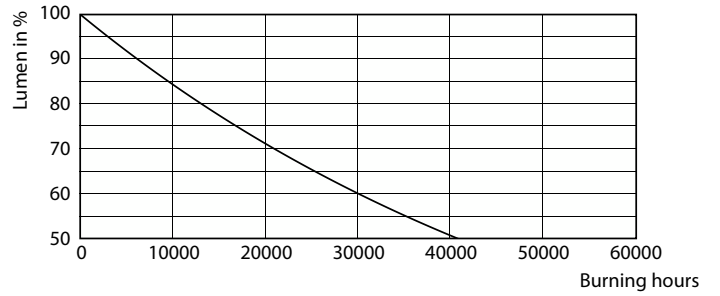

Lumen Maintenance Diagram - LED MOD 20W G3 865