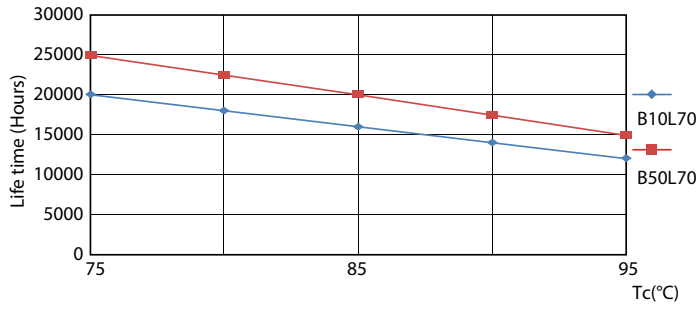

MyCare LED Circular

Lifetime

LifetimeVsTc