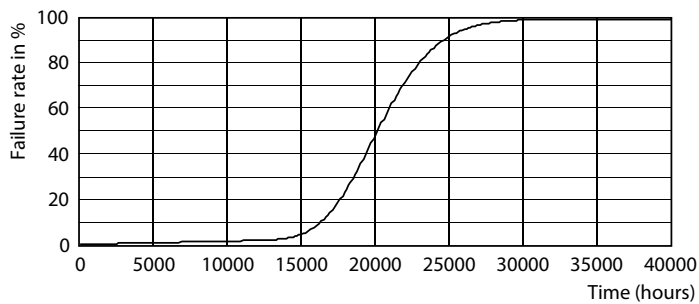

FailureRate

Life Expectancy Diagram