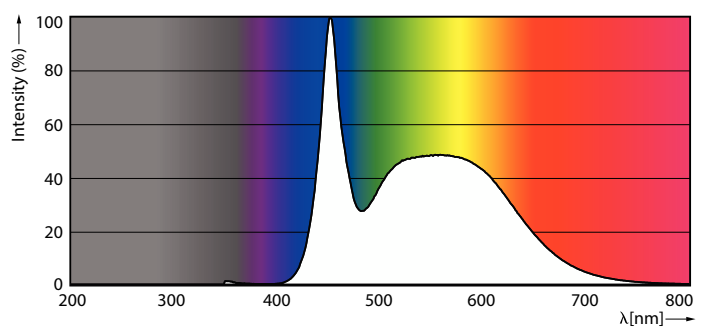

Spectral Power Distribution Colour - LED MOD 20W G3 865