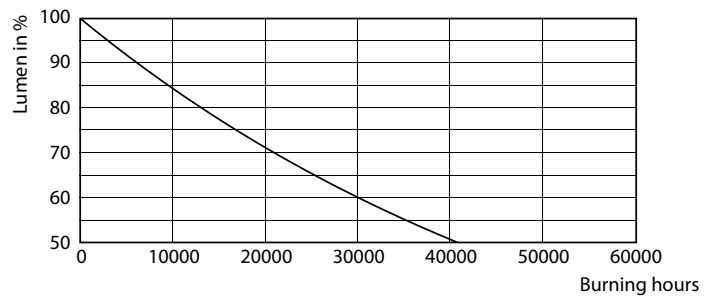

Life Expectancy Diagram