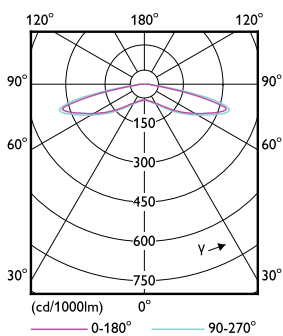

Photometric data

Light Distribution Diagram - LED MOD 20W G3 865