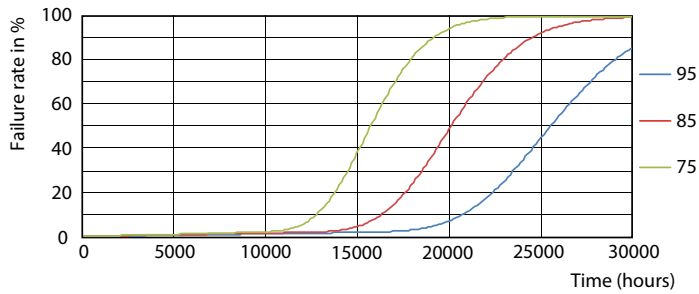

Photometric data

General uniform lighting - LED MOD 20W G3 865

Lifetime