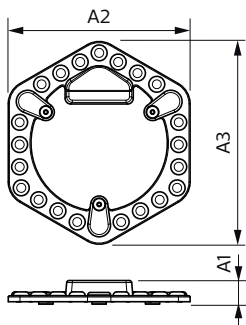

### Product data

General Information		Lamp Current (Nom)	
Cap-Base	-		140 mA
Nominal lifetime	20,000 hour(s)	Wattage Equivalent	32 W
Switching Cycle	15,000	Starting Time (Nom)	0.5 s
Lighting Technology	LEDtube	Warm-up time to 60% light	0.5 s
		Power Factor (Fraction)	0.5
		Voltage (Nom)	220-240 V
		Ballast Compatibility	Mains
Light Technical		Temperature	
Color Code	865 [CCT of 6500K]	T-Case Maximum (Nom)	85 °C
Beam Angle (Nom)	150 degree(s)		
Luminous Flux	1,900 lm	Controls and Dimming	
Color Designation	Cool Daylight	Dimmable	No
Correlated Color Temperature (Nom)	6500 K		
Luminous Efficacy (rated) (Nom)	95 lm/W	Mechanical and Housing	
Color Consistency	<6	Bulb Finish	Frosted
Color rendering index (CRI)	83	Bulb Material	Plastic
LLMF At End Of Nominal Lifetime (Nom)	70 %	Product Length	200 mm
Photobiological safety according to EN 62471	RG1	Overall length	21 mm
		Overall width	120 mm
		Overall height	21 mm
Operating and Electrical			
Input Frequency	50 to 60 Hz		
Power Consumption	20 W		

# MyCare LED Circular

Dimensions (Height x Width x Depth)	21 x 120 x 21 mm
Bulb Shape	Others
Net Weight (Piece)	0.078 kg

## Dimensional drawing

Product	D1	D2	A1	A2	A3
LED MOD 20W G3 865	139 mm	139 mm	18 mm	126 mm	139 mm