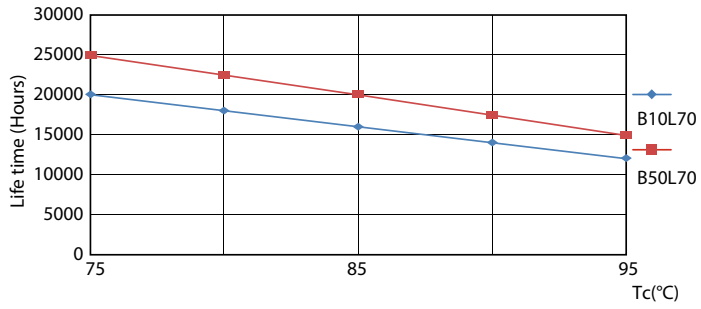

MyCare LED Circular

Lifetime

LifetimeVsTc