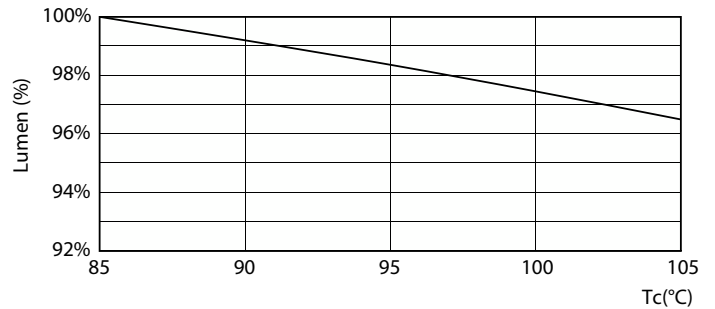

Lumen Maintenance Diagram - LED MOD 20W G3 865

Photometric data

General uniform lighting - LED MOD 20W G3 865

Lifetime