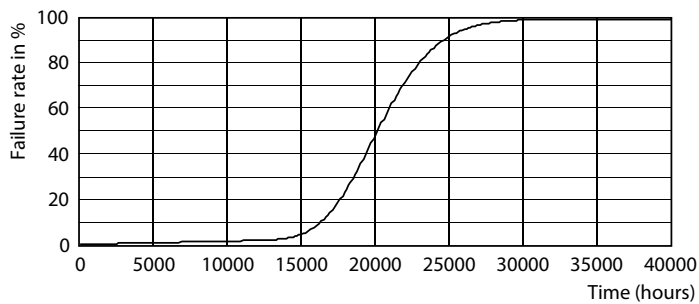

MyCare LED Circular

Photometric data

Spectral Power Distribution Colour - LED MOD 14W G3 865 OL

Lifetime

LifetimeVsTc

Lumen Maintenance Diagram - LED MOD 14W G3 865 OL

Life Expectancy Diagram

FailureRate