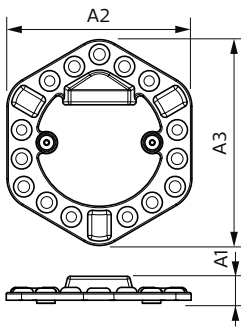

Power Consumption	14 W
Lamp Current (Nom)	94 mA
Wattage Equivalent	22 W
Starting Time (Nom)	0.5 s
Warm-up time to 60% light	0.5 s
Power Factor (Fraction)	0.5
Voltage (Nom)	220-240 V
Ballast Compatibility	Mains
Temperature	
T-Case Maximum (Nom)	80 °C
Controls and Dimming	
Dimmable	No
Mechanical and Housing	
Bulb Finish	Frosted
Bulb Material	Plastic
Product Length	100 mm
Overall length	18 mm

MyCare LED Circular

Overall width	86 mm
Overall height	18 mm
Dimensions (Height x Width x Depth)	18 x 86 x 18 mm
Bulb Shape	Others
Net Weight (Piece)	0.058 kg

Approval and Application

Energy Saving Product	Yes
Approval Marks	RoHS compliance
EU RoHS compliant	Yes
EyeComfort	Yes
LED Innovations	EyeComfort
Ambient temperature range	-20 to +45 °C

Application Conditions

Wireless Technology	Not applicable
---------------------	----------------

Product Data

Order product name	LED MOD 14W G3 865 OL
Full product name	LED MOD 14W G3 865 OL
Full product code	694197061208100
Order code	929003765739
Material Nr. (12NC)	929003765739
Numerator - Quantity Per Pack	1
EAN/UPC - Product/Case	6941970612081
Numerator - Packs per outer box	40
EAN/UPC - Case	6941970612098

Dimensional drawing

Product	D1	D2	A1	A2	A3
LED MOD 14W G3 865 OL	178.5 mm	178.5 mm	21 mm	160 mm	178.5 mm

Photometric data

General uniform lighting - LED MOD 14W G3 865 OL

Light Distribution Diagram - LED MOD 14W G3 865 OL