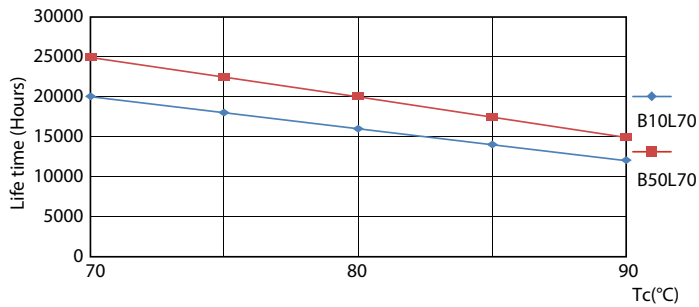

Lifetime

LifetimeVsTc