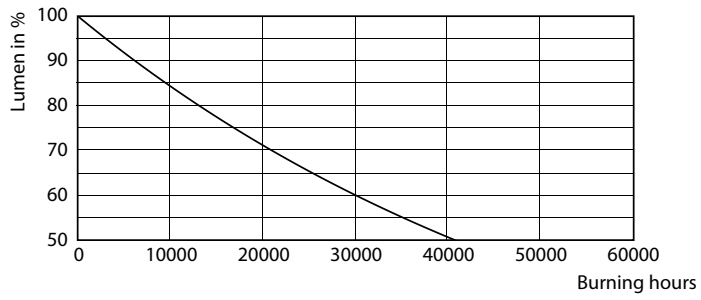

MyCare LED Circular

Lifetime

Lumen Maintenance Diagram - LED MOD 14W G3 865 OL