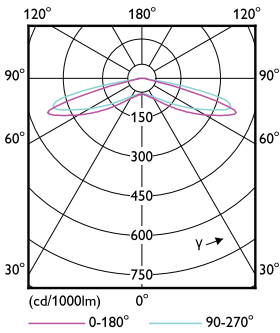

Power Consumption	14 W
Lamp Current (Nom)	94 mA
Wattage Equivalent	22 W
Starting Time (Nom)	0.5 s
Warm-up time to 60% light	0.5 s
Power Factor (Fraction)	0.5
Voltage (Nom)	220-240 V
Ballast Compatibility	Mains
Temperature	
T-Case Maximum (Nom)	80 °C
Controls and Dimming	
Dimmable	No
Mechanical and Housing	
Bulb Finish	Frosted
Bulb Material	Plastic
Product Length	100 mm
Overall length	18 mm

MyCare LED Circular

Overall width	86 mm
Overall height	18 mm
Dimensions (Height x Width x Depth)	18 x 86 x 18 mm
Bulb Shape	Others
Net Weight (Piece)	0.058 kg

Approval and Application

Energy Saving Product	Yes
Approval Marks	RoHS compliance
EU RoHS compliant	Yes
EyeComfort	Yes
LED Innovations	EyeComfort
Ambient temperature range	-20 to +45 °C

Dimensional drawing

Product	D1	D2	A1	A2	A3
LED MOD 14W G3 865 OL	178.5 mm	178.5 mm	21 mm	160 mm	178.5 mm

Photometric data

General uniform lighting - LED MOD 14W G3 865 OL

Light Distribution Diagram - LED MOD 14W G3 865 OL