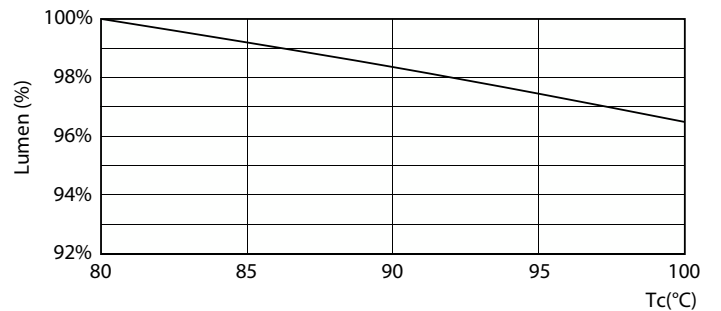

MyCare LED Circular

Photometric data

Spectral Power Distribution Colour - LED MOD 14W G3 865 OL

Lifetime

LifetimeVsTc

Lumen Maintenance Diagram - LED MOD 14W G3 865 OL

Life Expectancy Diagram

FailureRate