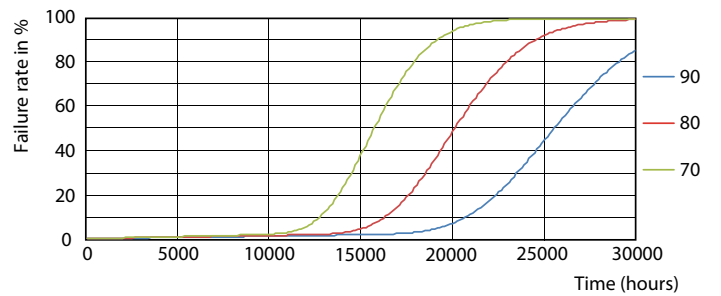

MyCare LED Circular

Photometric data

Spectral Power Distribution Colour - LED MOD 14W G3 865 OL

Lifetime

LifetimeVsTc

Lumen Maintenance Diagram - LED MOD 14W G3 865 OL

Life Expectancy Diagram

FailureRate