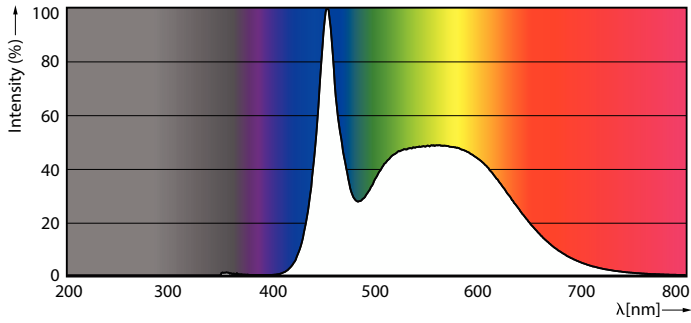

MyCare LED Circular

Photometric data

Spectral Power Distribution Colour - LED MOD 14W G3 865 OL