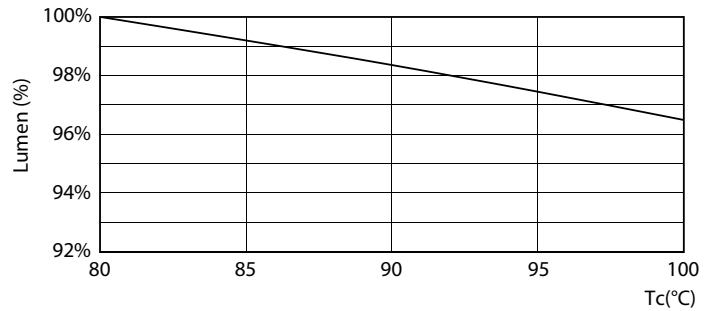

MyCare LED Circular

Photometric data

Spectral Power Distribution Colour - LED MOD 14W G3 865

Lifetime

LifetimeVsTc

Lumen Maintenance Diagram - LED MOD 14W G3 865

Life Expectancy Diagram

FailureRate