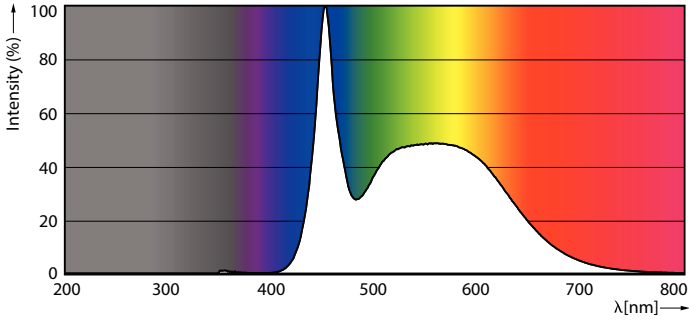

MyCare LED Circular

Photometric data

Spectral Power Distribution Colour - LED MOD 14W G3 865