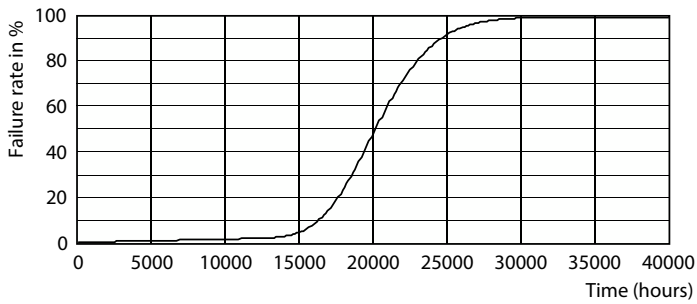

MyCare LED Circular

Photometric data

Spectral Power Distribution Colour - LED MOD 14W G3 865

Lifetime

LifetimeVsTc

Lumen Maintenance Diagram - LED MOD 14W G3 865

Life Expectancy Diagram

FailureRate