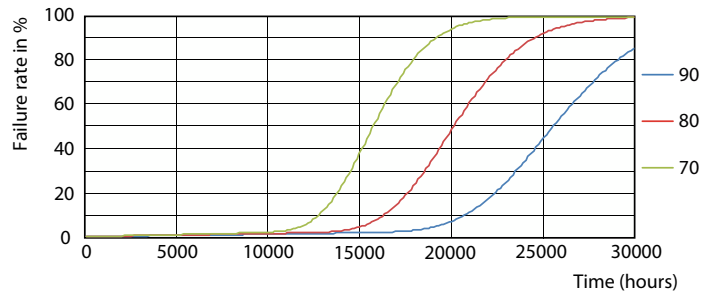

MyCare LED Circular

Photometric data

Spectral Power Distribution Colour - LED MOD 14W G3 865

Lifetime

LifetimeVsTc

Lumen Maintenance Diagram - LED MOD 14W G3 865

Life Expectancy Diagram

FailureRate