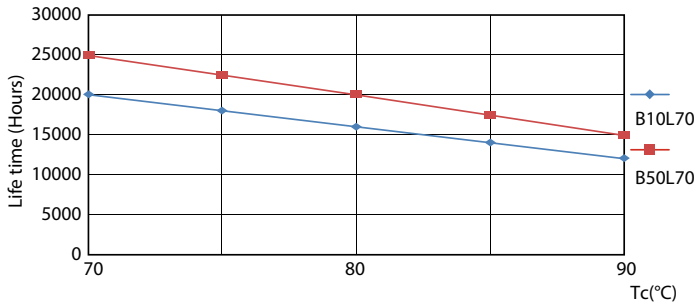

Lifetime

LifetimeVsTc