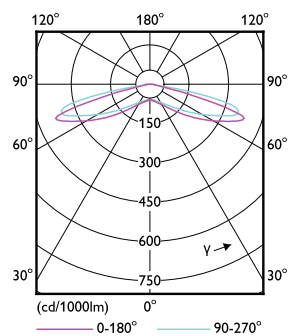

Lamp Current (Nom)	94 mA
Wattage Equivalent	22 W
Starting Time (Nom)	0.5 s
Warm-up time to 60% light	0.5 s
Power Factor (Fraction)	0.5
Voltage (Nom)	220-240 V
Ballast Compatibility	Mains
Temperature	
T-Case Maximum (Nom)	80 °C
Controls and Dimming	
Dimmable	No
Mechanical and Housing	
Bulb Finish	Frosted
Bulb Material	Plastic
Product Length	100 mm
Overall length	18 mm
Overall width	86 mm
Overall height	18 mm

MyCare LED Circular

Dimensions (Height x Width x Depth)	18 x 86 x 18 mm
Bulb Shape	Others
Net Weight (Piece)	0.058 kg

Approval and Application

Energy Saving Product	Yes
Approval Marks	RoHS compliance
EU RoHS compliant	Yes
EyeComfort	Yes
LED Innovations	EyeComfort
Ambient temperature range	-20 to +45 °C

Dimensional drawing

Product	D1	D2	A1	A2	A3
LED MOD 14W G3 865	139 mm	139 mm	18 mm	126 mm	139 mm

Photometric data

General uniform lighting - LED MOD 14W G3 865

Light Distribution Diagram - LED MOD 14W G3 865