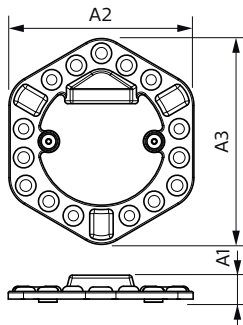

Lamp Current (Nom)	94 mA
Wattage Equivalent	22 W
Starting Time (Nom)	0.5 s
Warm-up time to 60% light	0.5 s
Power Factor (Fraction)	0.5
Voltage (Nom)	220-240 V
Ballast Compatibility	Mains
Temperature	
T-Case Maximum (Nom)	80 °C
Controls and Dimming	
Dimmable	No
Mechanical and Housing	
Bulb Finish	Frosted
Bulb Material	Plastic
Product Length	100 mm
Overall length	18 mm
Overall width	86 mm
Overall height	18 mm

MyCare LED Circular

Dimensions (Height x Width x Depth)	18 x 86 x 18 mm
Bulb Shape	Others
Net Weight (Piece)	0.058 kg

Approval and Application

Energy Saving Product	Yes
Approval Marks	RoHS compliance
EU RoHS compliant	Yes
EyeComfort	Yes
LED Innovations	EyeComfort
Ambient temperature range	-20 to +45 °C

Application Conditions

Wireless Technology	Not applicable
---------------------	----------------

Product Data

Order product name	LED MOD 14W G3 865
Full product name	LED MOD 14W G3 865
Full product code	694197061196100
Order code	929003765709
Material Nr. (12NC)	929003765709
Numerator - Quantity Per Pack	1
EAN/UPC - Product/Case	6941970611961
Numerator - Packs per outer box	40
EAN/UPC - Case	6941970611978

Dimensional drawing

Product	D1	D2	A1	A2	A3
LED MOD 14W G3 865	139 mm	139 mm	18 mm	126 mm	139 mm

Photometric data

General uniform lighting - LED MOD 14W G3 865

Light Distribution Diagram - LED MOD 14W G3 865