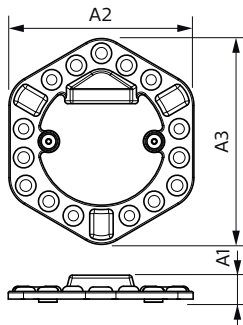

### Product data

General Information		Lamp Current (Nom)	
Cap-Base	-		94 mA
Nominal lifetime	20,000 hour(s)	Wattage Equivalent	22 W
Switching Cycle	15,000	Starting Time (Nom)	0.5 s
Lighting Technology	LEDtube	Warm-up time to 60% light	0.5 s
		Power Factor (Fraction)	0.5
		Voltage (Nom)	220-240 V
		Ballast Compatibility	Mains
Light Technical		Temperature	
Color Code	865 [CCT of 6500K]	T-Case Maximum (Nom)	80 °C
Beam Angle (Nom)	150 degree(s)		
Luminous Flux	1,300 lm	Controls and Dimming	
Color Designation	Cool Daylight	Dimmable	No
Correlated Color Temperature (Nom)	6500 K		
Luminous Efficacy (rated) (Nom)	92 lm/W	Mechanical and Housing	
Color Consistency	<6	Bulb Finish	Frosted
Color rendering index (CRI)	83	Bulb Material	Plastic
LLMF At End Of Nominal Lifetime (Nom)	70 %	Product Length	100 mm
Photobiological safety according to EN 62471	RG1	Overall length	18 mm
		Overall width	86 mm
		Overall height	18 mm
Operating and Electrical			
Input Frequency	50 to 60 Hz		
Power Consumption	14 W		

# MyCare LED Circular

Dimensions (Height x Width x Depth)	18 x 86 x 18 mm
Bulb Shape	Others
Net Weight (Piece)	0.058 kg

## Dimensional drawing

Product	D1	D2	A1	A2	A3
LED MOD 14W G3 865	139 mm	139 mm	18 mm	126 mm	139 mm