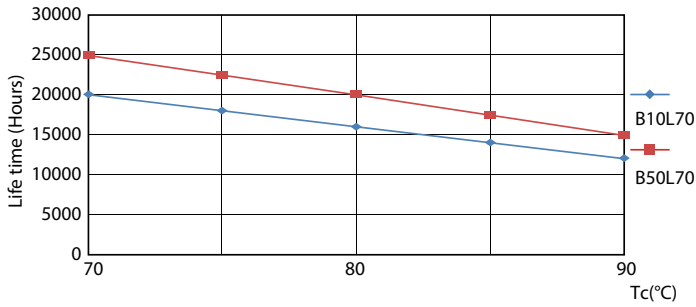

Lifetime

LifetimeVsTc