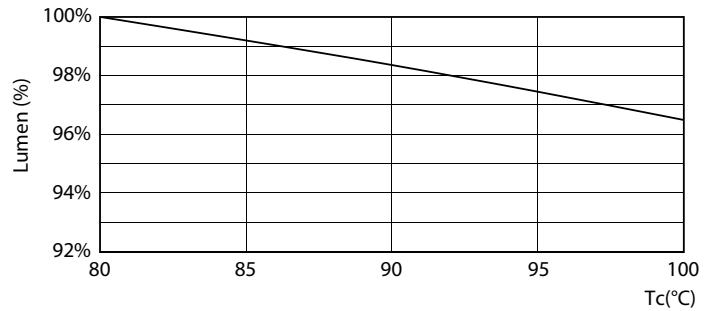

Lumen Maintenance Diagram - LED MOD 14W G3 865