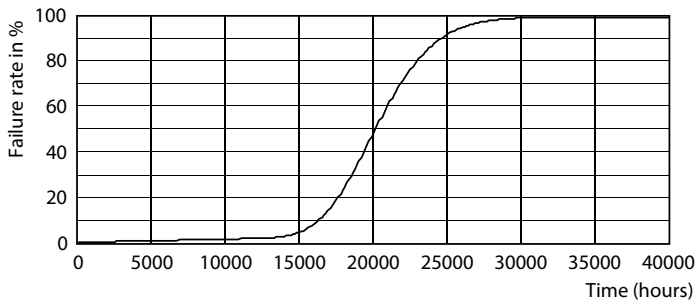

Life Expectancy Diagram