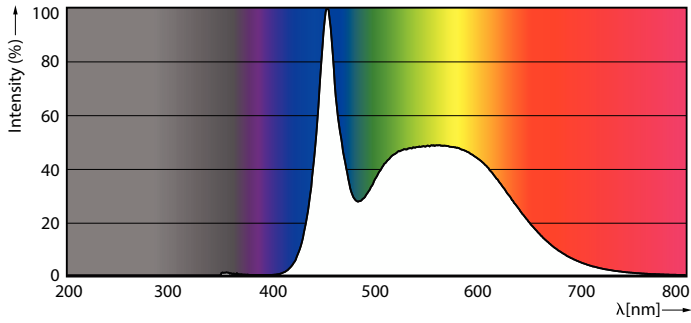

MyCare LED Circular

Photometric data

Spectral Power Distribution Colour - LED MOD 14W G3 865