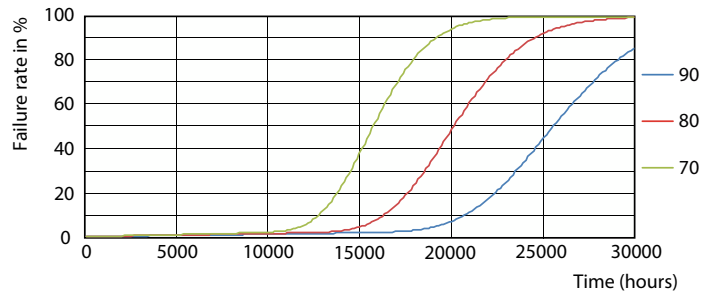

## Lifetime

LifetimeVsTc

Lumen Maintenance Diagram - LED MOD 14W G3 865

Life Expectancy Diagram

FailureRate