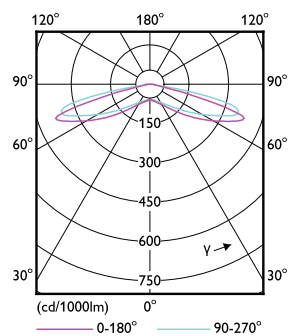

General uniform lighting - LED MOD 14W G3 865

Light Distribution Diagram - LED MOD 14W G3 865