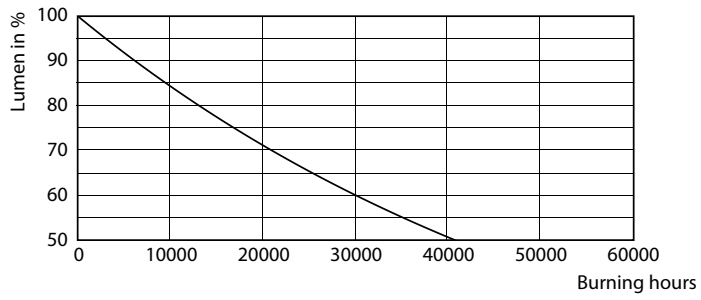

MyCare LED Circular

Lifetime

Lumen Maintenance Diagram - LED MOD 14W G3 865