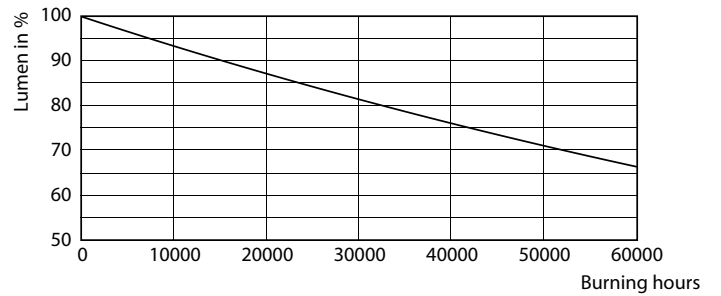

Product data

General Information	
Cap-Base	E26
Nominal lifetime	50,000 hour(s)
Switching Cycle	100,000
Lighting Technology	LEDbulb
Light Technical	
Color Code	927 [CCT of 2700K]
Beam Angle (Nom)	300 degree(s)
Luminous Flux	850 lm
Color Designation	Warm White (WW)
Correlated Color Temperature (Nom)	2700 K
Luminous Efficacy (rated) (Nom)	170 lm/W
Color Consistency	<4
Color rendering index (CRI)	90
LLMF At End Of Nominal Lifetime (Nom)	70 %

MASTER UltraEfficient LED bulb

Photometric data

Spectral Power Distribution Colour - 5A19/UE/927/CL/G/E26/D T20 4/1PF CA

Lifetime

Life Expectancy Diagram

Lumen Maintenance Diagram - 5A19/UE/927/CL/G/E26/D T20 4/1PF CA