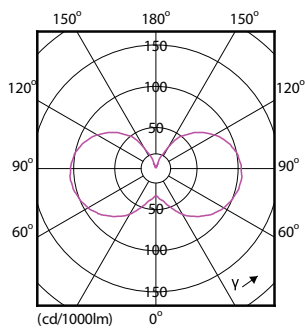

Product data

General Information	
Cap-Base	E26
Nominal lifetime	50,000 hour(s)
Switching Cycle	100,000
Lighting Technology	LEDbulb
Light Technical	
Color Code	927 [CCT of 2700K]
Beam Angle (Nom)	300 degree(s)
Luminous Flux	850 lm
Color Designation	Warm White (WW)
Correlated Color Temperature (Nom)	2700 K
Luminous Efficacy (rated) (Nom)	170 lm/W
Color Consistency	<4
Color rendering index (CRI)	90
LLMF At End Of Nominal Lifetime (Nom)	70 %

MASTER UltraEfficient LED bulb

Overall width	60 mm
Overall height	105 mm
Dimensions (Height x Width x Depth)	105 x 60 x 105 mm
Bulb Shape	A19
UL Wet/ damp/ dry location	Wet location
Net Weight (Piece)	0.036 kg

Wireless Technology	Not applicable
---------------------	----------------

Product Data

Order product name	5A19/UE/927/CL/G/E26/D T20 4/1PF CA
Full product name	5A19/UE/927/CL/G/E26/D T20 4/1PF CA
Order code	929003765295
Material Nr. (12NC)	929003765295
Numerator - Quantity Per Pack	1
EAN/UPC - Product/Case	046677583828
Numerator - Packs per outer box	4
EAN/UPC - Case	50046677583823

Dimensional drawing

Product	D	C
5A19/UE/927/CL/G/E26/D T20 4/1PF CA	60 mm	105 mm

Photometric data

Light Distribution Diagram - 5A19/UE/927/CL/G/E26/D T20 4/1PF CA

General uniform lighting - 5A19/UE/927/CL/G/E26/D T20 4/1PF CA