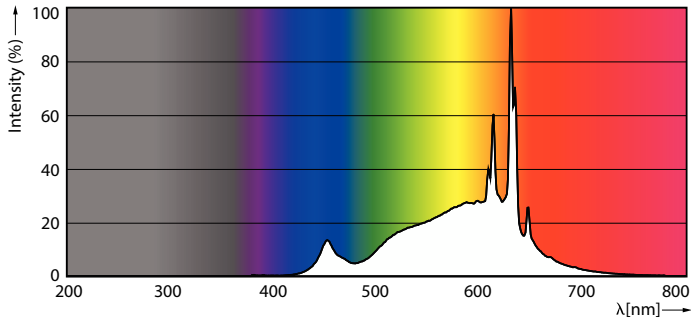

Product data

General Information	
Cap-Base	E26
Nominal lifetime	50,000 hour(s)
Switching Cycle	100,000
Lighting Technology	LEDbulb
Light Technical	
Color Code	927 [CCT of 2700K]
Beam Angle (Nom)	300 degree(s)
Luminous Flux	850 lm
Color Designation	Warm White (WW)
Correlated Color Temperature (Nom)	2700 K
Luminous Efficacy (rated) (Nom)	170 lm/W
Color Consistency	<4
Color rendering index (CRI)	90
LLMF At End Of Nominal Lifetime (Nom)	70 %

Dimensional drawing

Product	D	C
5A19/UE/927/CL/G/E26/D T20 4/1PF CA	60 mm	105 mm

Photometric data

Light Distribution Diagram - 5A19/UE/927/CL/G/E26/D T20 4/1PF CA

General uniform lighting - 5A19/UE/927/CL/G/E26/D T20 4/1PF CA

MASTER UltraEfficient LED bulb

Photometric data

Spectral Power Distribution Colour - 5A19/UE/927/CL/G/E26/D T20 4/1PF CA

Lifetime

Life Expectancy Diagram

Lumen Maintenance Diagram - 5A19/UE/927/CL/G/E26/D T20 4/1PF CA