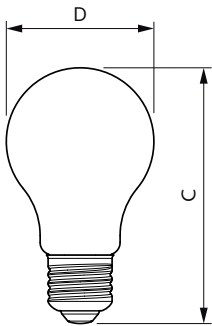

MASTER UltraEfficient LED bulb

Overall width	60 mm
Overall height	105 mm
Dimensions (Height x Width x Depth)	105 x 60 x 105 mm
Bulb Shape	A19
UL Wet/ damp/ dry location	Wet location
Net Weight (Piece)	0.036 kg

Wireless Technology	Not applicable
---------------------	----------------

Product Data

Order product name	5A19/UE/927/CL/G/E26/D T20 4/1PF CA
Full product name	5A19/UE/927/CL/G/E26/D T20 4/1PF CA
Order code	929003765295
Material Nr. (12NC)	929003765295
Numerator - Quantity Per Pack	1
EAN/UPC - Product/Case	046677583828
Numerator - Packs per outer box	4
EAN/UPC - Case	50046677583823

Dimensional drawing

Product	D	C
5A19/UE/927/CL/G/E26/D T20 4/1PF CA	60 mm	105 mm

Photometric data

Light Distribution Diagram - 5A19/UE/927/CL/G/E26/D T20 4/1PF CA

General uniform lighting - 5A19/UE/927/CL/G/E26/D T20 4/1PF CA