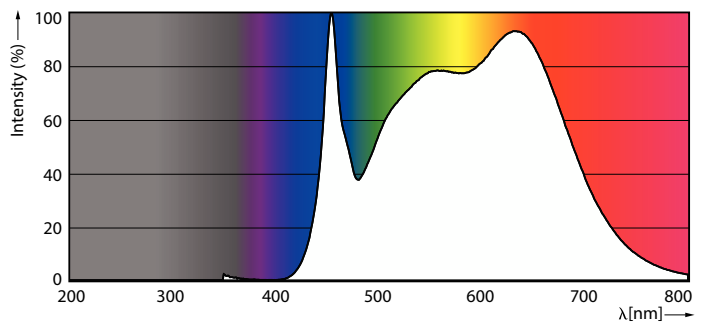

LED PAR30 S/L

10PAR30L/EXPERTCOLOR/F40/940/P/D/T/JA8

MasterClass, LEDspot, PAR30L, 75 W, E26, 4000 K, 1000 lm, 40000 hour(s), Plastic

MasterClass, LEDspot, PAR30L, 75 W, E26, 4000 K, 1000 lm, 40000 hour(s), Plastic, 100 lm/W

Product data

General Information	
Cap-Base	E26
Nominal lifetime	40,000 hour(s)
Switching Cycle	50,000
Lighting Technology	LEDspot
Light Technical	
Color Code	940 [CCT of 4000K]
Beam Angle (Nom)	40 degree(s)
Luminous Flux	1,000 lm
Luminous Intensity (Nom)	2,500 cd
Color Designation	Cool White (CW)
Correlated Color Temperature (Nom)	4000 K
Luminous Efficacy (rated) (Nom)	100 lm/W
Color Consistency	<4
Color rendering index (CRI)	95
LLMF At End Of Nominal Lifetime (Nom)	70 %
Operating and Electrical	
Input Frequency	60 Hz
Power Consumption	10 W

Dimensional drawing

Product	D	C
10PAR30L/EXPERTCOLOR/F40/940/P/D/T/JA8	94 mm	114.5 mm

Photometric data

Light Distribution Diagram - 10PAR30L/EXPERTCOLOR/
F40/940/P/D/T/JA8

Spectral Power Distribution Colour - 10PAR30L/EXPERTCOLOR/
F40/940/P/D/T/JA8