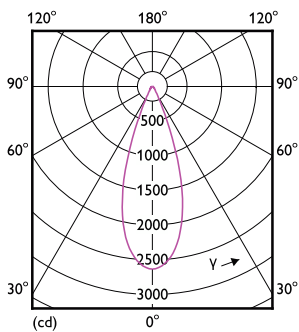

Product data

General Information	
Cap-Base	E26
Nominal lifetime	40,000 hour(s)
Switching Cycle	50,000
Lighting Technology	LEDspot
Light Technical	
Color Code	940 [CCT of 4000K]
Beam Angle (Nom)	40 degree(s)
Luminous Flux	1,000 lm
Luminous Intensity (Nom)	2,500 cd
Color Designation	Cool White (CW)
Correlated Color Temperature (Nom)	4000 K
Luminous Efficacy (rated) (Nom)	100 lm/W
Color Consistency	<4
Color rendering index (CRI)	95
LLMF At End Of Nominal Lifetime (Nom)	70 %
Operating and Electrical	
Input Frequency	60 Hz
Power Consumption	10 W

Dimensional drawing

Product	D	C
10PAR30L/EXPERTCOLOR/F40/940/P/D/T/JA8	94 mm	114.5 mm

Photometric data

Light Distribution Diagram - 10PAR30L/EXPERTCOLOR/
F40/940/P/D/T/JA8

Spectral Power Distribution Colour - 10PAR30L/EXPERTCOLOR/
F40/940/P/D/T/JA8