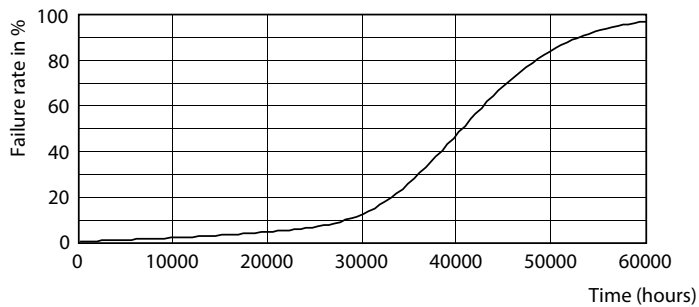

LED PAR30 S/L

Photometric data

Accent Lighting Spots - 10PAR30L/EXPERTCOLOR/F40/940/P/D/T/JA8

Lifetime

Life Expectancy Diagram

Lumen Maintenance Diagram - 10PAR30L/EXPERTCOLOR/
F40/940/P/D/T/JA8