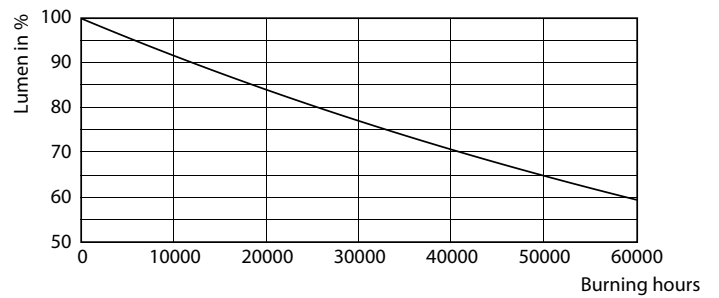

LED PAR30 S/L

Photometric data

Accent Lighting Spots - 10PAR30L/EXPERTCOLOR/F40/940/P/D/T/JA8

Lifetime

Life Expectancy Diagram

Lumen Maintenance Diagram - 10PAR30L/EXPERTCOLOR/
F40/940/P/D/T/JA8