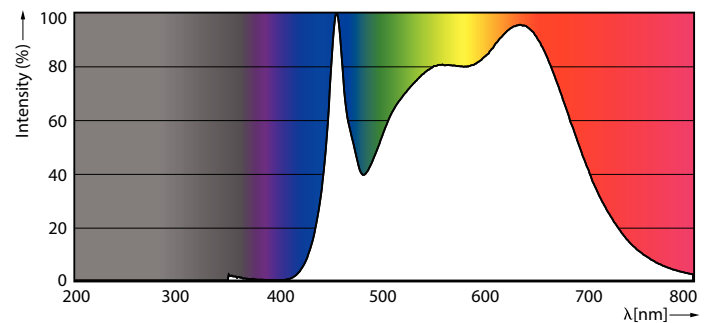

LED PAR38

14PAR38/EXPERTCOLOR/F40/940/P/D/T20/JA8

MasterClass, LEDspot, PAR38, 120 W, E26, 4000 K, 1350 lm, 40000 hour(s), Plastic

Philips LED spots with a single optic beam, provide a clean beam that's free from shadows with beam angles from 8 to 40 degrees to suit every general lighting application.

Product data

General Information		Power Consumption	
Cap-Base	E26	Power Consumption	14 W
Nominal lifetime	40,000 hour(s)	Lamp Current (Nom)	125 mA
Switching Cycle	50,000	Wattage Equivalent	120 W
Lighting Technology	LEDspot	Starting Time (Nom)	0.5 s
		Warm-up time to 60% light	0.5 s
		Power Factor (Fraction)	0.9
		Voltage (Nom)	120 V
Light Technical		Temperature	
Color Code	940 [CCT of 4000K]	T-Case Maximum (Nom)	73 °C
Beam Angle (Nom)	40 degree(s)		
Luminous Flux	1,350 lm	Controls and Dimming	
Luminous Intensity (Nom)	3,400 cd	Dimmable	Only with specific dimmers
Color Designation	Cool White (CW)		
Correlated Color Temperature (Nom)	4000 K	Mechanical and Housing	
Luminous Efficacy (rated) (Nom)	96 lm/W	Bulb Finish	Clear
Color Consistency	<4	Bulb Material	Plastic
Color rendering index (CRI)	95	Bulb Shape	PAR38
LLMF At End Of Nominal Lifetime (Nom)	70 %	UL Wet/ damp/ dry location	Damp location
Operating and Electrical			
Input Frequency	60 Hz		

Dimensional drawing

Product	D	C
14PAR38/EXPERTCOLOR/F40/940/P/D/T20/JA8	121 mm	132.5 mm

Photometric data

Accent Lighting Spots - 14PAR38/EXPERTCOLOR/F40/940/P/D/T20/JA8

Spectral Power Distribution Colour - 14PAR38/EXPERTCOLOR/
F40/940/P/D/T20/JA8