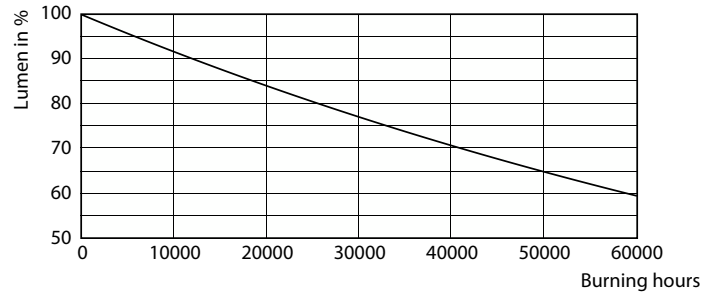

Product data

General Information		Power Consumption	
Cap-Base	E26	Power Consumption	14 W
Nominal lifetime	40,000 hour(s)	Lamp Current (Nom)	125 mA
Switching Cycle	50,000	Wattage Equivalent	120 W
Lighting Technology	LEDspot	Starting Time (Nom)	0.5 s
		Warm-up time to 60% light	0.5 s
		Power Factor (Fraction)	0.9
		Voltage (Nom)	120 V
Light Technical		Temperature	
Color Code	940 [CCT of 4000K]	T-Case Maximum (Nom)	73 °C
Beam Angle (Nom)	40 degree(s)		
Luminous Flux	1,350 lm	Controls and Dimming	
Luminous Intensity (Nom)	3,400 cd	Dimmable	Only with specific dimmers
Color Designation	Cool White (CW)		
Correlated Color Temperature (Nom)	4000 K	Mechanical and Housing	
Luminous Efficacy (rated) (Nom)	96 lm/W	Bulb Finish	Clear
Color Consistency	<4	Bulb Material	Plastic
Color rendering index (CRI)	95	Bulb Shape	PAR38
LLMF At End Of Nominal Lifetime (Nom)	70 %	UL Wet/ damp/ dry location	Damp location
Operating and Electrical			
Input Frequency	60 Hz		

LED PAR38

Photometric data

Light Distribution Diagram - 14PAR38/EXPERTCOLOR/
F40/940/P/D/T20/JA8

Lifetime

Life Expectancy Diagram

Lumen Maintenance Diagram - 14PAR38/EXPERTCOLOR/
F40/940/P/D/T20/JA8