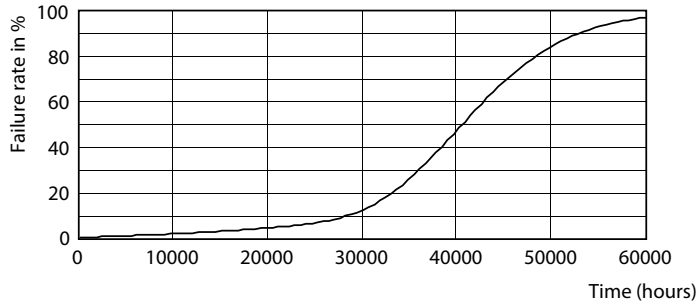

Lifetime

Life Expectancy Diagram