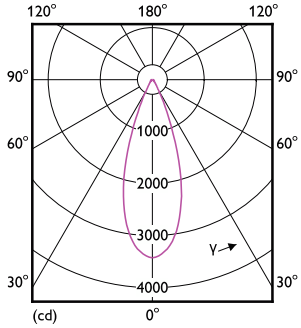

LED PAR38

Photometric data

Light Distribution Diagram - 14PAR38/EXPERTCOLOR/
F40/940/P/D/T20/JA8