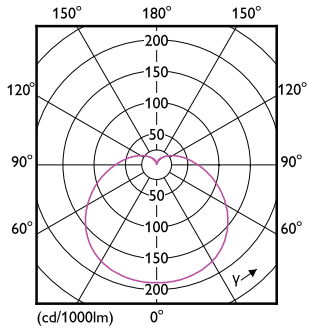

Dimensional drawing

Product	D	C
11A19/CNG/850/FR/P/E26/D 12/1CT	60 mm	106 mm

Photometric data

General uniform lighting - 11A19/CNG/850/FR/P/E26/D 12/1CT

Spectral Power Distribution Colour - 11A19/CNG/850/FR/P/E26/D 12/1CT

Contractor-grade Plastic (Dimmable) A-Shape Lamps

Photometric data

Light Distribution Diagram - 11A19/CNG/850/FR/P/E26/D 12/1CT

Lifetime

Life Expectancy Diagram

Lumen Maintenance Diagram - 11A19/CNG/850/FR/P/E26/D 12/1CT