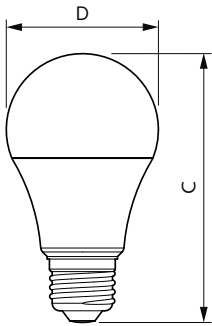

Dimensional drawing

Product	D	C
11A19/CNG/850/FR/P/E26/D 12/1CT	60 mm	106 mm

Photometric data

General uniform lighting - 11A19/CNG/850/FR/P/E26/D 12/1CT

Spectral Power Distribution Colour - 11A19/CNG/850/FR/P/E26/D 12/1CT