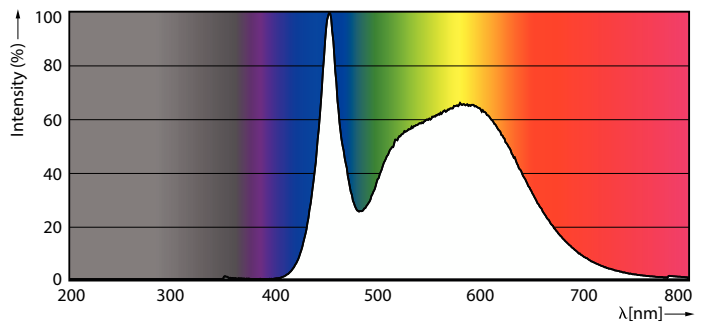

General uniform lighting - 11A19/CNG/850/FR/P/E26/D 12/1CT

Spectral Power Distribution Colour - 11A19/CNG/850/FR/P/E26/D 12/1CT