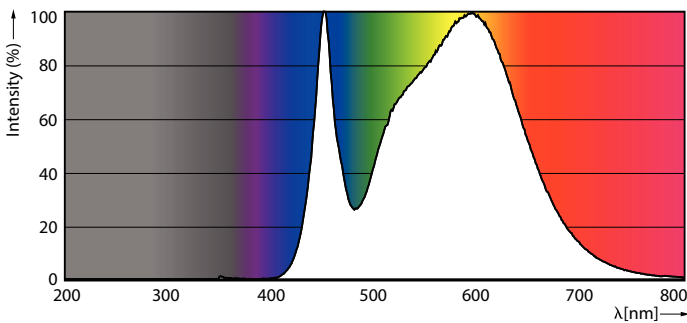

Contractor-grade Plastic (Dimmable) A-Shape Lamps

5A19/CNG/840/FR/P/E26/D 12/1CT

Contractor grade, LEDbulb, A19, 40 W, E26, 4000 K, 450 lm, 15000 hour(s), Plastic

Plastic A19 offering dimmability and a lifetime over 15,000 hours. Ideal for contractor-grade residential and multi-family spaces.

Product data

General Information	
Cap-Base	E26
Nominal lifetime	15,000 hour(s)
Switching Cycle	50,000
Lighting Technology	LEDbulb

Light Technical	
Color Code	840 [CCT of 4000K]
Beam Angle (Nom)	180 degree(s)
Luminous Flux	450 lm
Color Designation	Cool White (CW)
Correlated Color Temperature (Nom)	4000 K
Luminous Efficacy (rated) (Nom)	90 lm/W
Color Consistency	<6
Color rendering index (CRI)	80

Application Conditions

can it be used in closed luminaires	No
Wireless Technology	Not applicable

Product Data

Order product name	5A19/CNG/840/FR/P/E26/D 12/1CT
Full product name	5A19/CNG/840/FR/P/E26/D 12/1CT
Order code	929003751164
Material Nr. (12NC)	929003751164
Numerator - Quantity Per Pack	1
EAN/UPC - Product/Case	046677589622
Numerator - Packs per outer box	12
EAN/UPC - Case	50046677589627

Dimensional drawing

Product	D	C
5A19/CNG/840/FR/P/E26/D 12/1CT	60 mm	104 mm

Photometric data

Spectral Power Distribution Colour - 5A19/CNG/840/FR/P/E26/D 12/1CT

General uniform lighting - 5A19/CNG/840/FR/P/E26/D 12/1CT