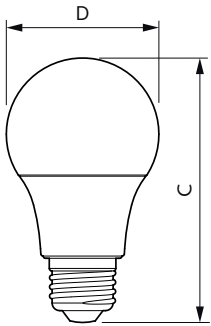

Bulb Finish	Frosted
Bulb Material	Plastic
Bulb Shape	A19
UL Wet/ damp/ dry location	Damp location
Net Weight (Piece)	0.026 kg

Approval and Application

EU RoHS compliant	Yes
T20 compliant	No
Ambient temperature range	-20 to +45 °C

Application Conditions

can it be used in closed luminaires	No
Wireless Technology	Not applicable

Product Data

Order product name	5A19/CNG/840/FR/P/E26/D 12/1CT
Full product name	5A19/CNG/840/FR/P/E26/D 12/1CT
Order code	929003751164
Material Nr. (12NC)	929003751164
Numerator - Quantity Per Pack	1
EAN/UPC - Product/Case	046677589622
Numerator - Packs per outer box	12
EAN/UPC - Case	50046677589627

Dimensional drawing

Product	D	C
5A19/CNG/840/FR/P/E26/D 12/1CT	60 mm	104 mm

Photometric data

Spectral Power Distribution Colour - 5A19/CNG/840/FR/P/E26/D 12/1CT

General uniform lighting - 5A19/CNG/840/FR/P/E26/D 12/1CT

Contractor-grade Plastic (Dimmable) A-Shape Lamps

Photometric data

Light Distribution Diagram - 5A19/CNG/840/FR/P/E26/D 12/1CT

Lifetime

Life Expectancy Diagram

Lumen Maintenance Diagram - 5A19/CNG/840/FR/P/E26/D 12/1CT