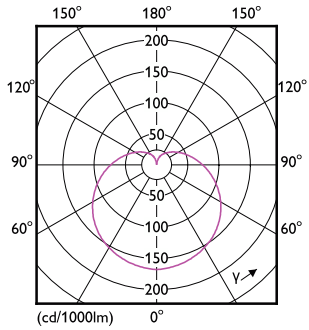

Product data

General Information	
Cap-Base	E26
Nominal lifetime	15,000 hour(s)
Switching Cycle	50,000
Lighting Technology	LEDbulb

Light Technical	
Color Code	840 [CCT of 4000K]
Beam Angle (Nom)	180 degree(s)
Luminous Flux	450 lm
Color Designation	Cool White (CW)
Correlated Color Temperature (Nom)	4000 K
Luminous Efficacy (rated) (Nom)	90 lm/W
Color Consistency	<6
Color rendering index (CRI)	80

Application Conditions

can it be used in closed luminaires	No
Wireless Technology	Not applicable

Product Data

Order product name	5A19/CNG/840/FR/P/E26/D 12/1CT
Full product name	5A19/CNG/840/FR/P/E26/D 12/1CT
Order code	929003751164
Material Nr. (12NC)	929003751164
Numerator - Quantity Per Pack	1
EAN/UPC - Product/Case	046677589622
Numerator - Packs per outer box	12
EAN/UPC - Case	50046677589627

Dimensional drawing

Product	D	C
5A19/CNG/840/FR/P/E26/D 12/1CT	60 mm	104 mm

Photometric data

Spectral Power Distribution Colour - 5A19/CNG/840/FR/P/E26/D 12/1CT

General uniform lighting - 5A19/CNG/840/FR/P/E26/D 12/1CT

Contractor-grade Plastic (Dimmable) A-Shape Lamps

Photometric data

Light Distribution Diagram - 5A19/CNG/840/FR/P/E26/D 12/1CT

Lifetime

Life Expectancy Diagram

Lumen Maintenance Diagram - 5A19/CNG/840/FR/P/E26/D 12/1CT