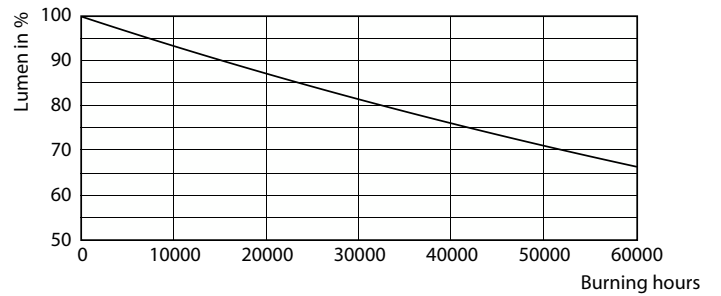

LED PAR38

Photometric data

Accent Lighting Spots - 6PAR38/90W/UE/930/40D/D/G/ULW/E26/T20

Lifetime

Life Expectancy Diagram

Lumen Maintenance Diagram - 6PAR38/90W/UE/930/40D/D/G/ULW/E26/T20