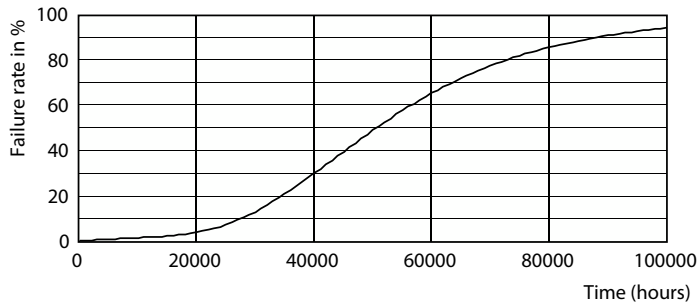

LED PAR38

Photometric data

Accent Lighting Spots - 6PAR38/90W/UE/930/40D/D/G/ULW/E26/T20

Lifetime

Life Expectancy Diagram

Lumen Maintenance Diagram - 6PAR38/90W/UE/930/40D/D/G/ULW/E26/T20