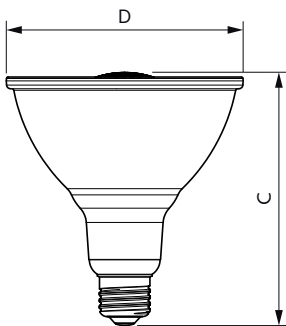

Power Consumption	6 W
Lamp Current (Nom)	55 mA
Wattage Equivalent	90 W
Starting Time (Nom)	0.5 s
Warm-up time to 60% light	0.5 s
Power Factor (Fraction)	0.9
Voltage (Nom)	120 V
Temperature	
T-Case Maximum (Nom)	60 °C
Controls and Dimming	
Dimmable	Only with specific dimmers
Mechanical and Housing	
Bulb Finish	Frosted
Bulb Material	Glass
Overall length	131 mm
Overall width	121 mm
Overall height	131 mm

# LED PAR38

Dimensions (Height x Width x Depth)	131 x 121 x 131 mm
Bulb Shape	PAR38
UL Wet/ damp/ dry location	Wet location
Net Weight (Piece)	0.363 kg

## Dimensional drawing

Product	D	C
6PAR38/90W/UE/930/40D/D/G/ULW/E26/T20	121 mm	131 mm