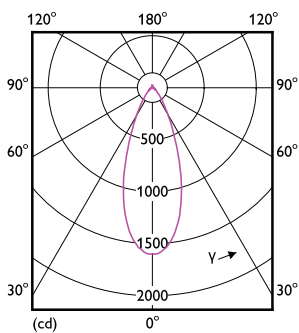

### Product data

General Information	
Cap-Base	E26
Nominal lifetime	50,000 hour(s)
Switching Cycle	50,000
Lighting Technology	LEDspot
Light Technical	
Color Code	930 [CCT of 3000K]
Beam Angle (Nom)	40 degree(s)
Luminous Flux	950 lm
Luminous Intensity (Nom)	1,600 cd
Color Designation	White (WH)
Correlated Color Temperature (Nom)	3000 K
Luminous Efficacy (rated) (Nom)	158 lm/W
Color Consistency	<4
Color rendering index (CRI)	90
LLMF At End Of Nominal Lifetime (Nom)	70 %
Operating and Electrical	
Input Frequency	50 to 60 Hz

Power Consumption	6 W
Lamp Current (Nom)	55 mA
Wattage Equivalent	90 W
Starting Time (Nom)	0.5 s
Warm-up time to 60% light	0.5 s
Power Factor (Fraction)	0.9
Voltage (Nom)	120 V
Temperature	
T-Case Maximum (Nom)	60 °C
Controls and Dimming	
Dimmable	Only with specific dimmers
Mechanical and Housing	
Bulb Finish	Frosted
Bulb Material	Glass
Overall length	131 mm
Overall width	121 mm
Overall height	131 mm

## Dimensional drawing

Product	D	C
6PAR38/90W/UE/930/40D/D/G/ULW/E26/T20	121 mm	131 mm

## Photometric data

Light Distribution Diagram - 6PAR38/90W/UE/  
930/40D/D/G/ULW/E26/T20

Spectral Power Distribution Colour - 6PAR38/90W/UE/  
930/40D/D/G/ULW/E26/T20