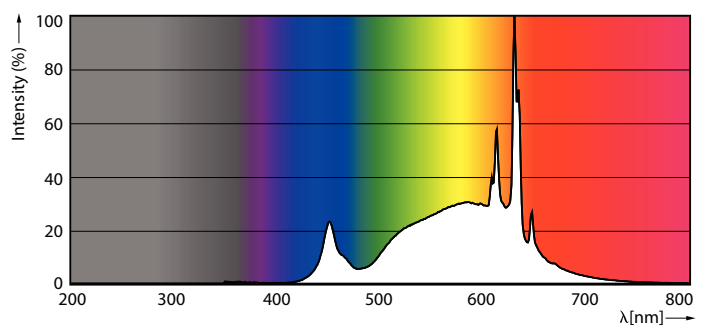

### Product data

General Information	
Cap-Base	E26
Nominal lifetime	50,000 hour(s)
Switching Cycle	50,000
Lighting Technology	LEDspot
Light Technical	
Color Code	930 [CCT of 3000K]
Beam Angle (Nom)	40 degree(s)
Luminous Flux	950 lm
Luminous Intensity (Nom)	1,600 cd
Color Designation	White (WH)
Correlated Color Temperature (Nom)	3000 K
Luminous Efficacy (rated) (Nom)	158 lm/W
Color Consistency	<4
Color rendering index (CRI)	90
LLMF At End Of Nominal Lifetime (Nom)	70 %
Operating and Electrical	
Input Frequency	50 to 60 Hz

## Dimensional drawing

Product	D	C
6PAR38/90W/UE/930/40D/D/G/ULW/E26/T20	121 mm	131 mm

## Photometric data

Light Distribution Diagram - 6PAR38/90W/UE/  
930/40D/D/G/ULW/E26/T20

Spectral Power Distribution Colour - 6PAR38/90W/UE/  
930/40D/D/G/ULW/E26/T20