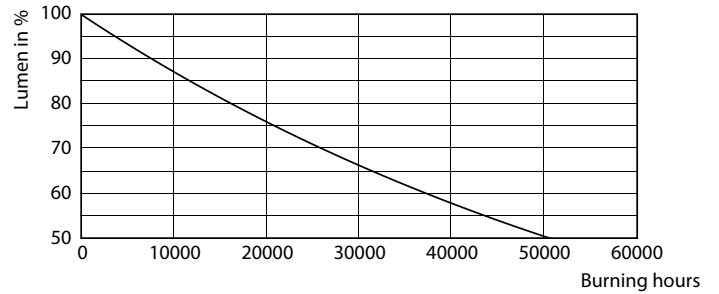

Product data

General Information	
Cap-Base	E26
Nominal lifetime	25,000 hour(s)
Switching Cycle	50,000
Lighting Technology	LEDspot
Light Technical	
Color Code	940 [CCT of 4000K]
Beam Angle (Nom)	25 degree(s)
Luminous Flux	1,300 lm
Luminous Intensity (Nom)	6,000 cd
Color Designation	Cool White (CW)
Correlated Color Temperature (Nom)	4000 K
Luminous Efficacy (rated) (Nom)	100 lm/W
Color Consistency	<4
Color rendering index (CRI)	90
LLMF At End Of Nominal Lifetime (Nom)	70 %
Operating and Electrical	
Input Frequency	60 Hz

LED PAR38

Photometric data

Spectral Power Distribution Colour -
13PAR38/COR/940/F25/DIM/P/ULW/T20 6/1FB

Lifetime

Life Expectancy Diagram

Lumen Maintenance Diagram - 13PAR38/COR/940/F25/DIM/P/ULW/T20 6/1FB