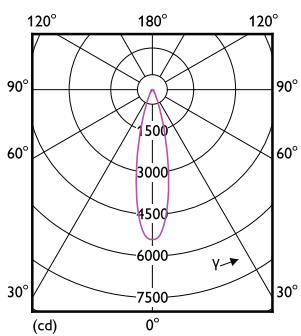

Product data

General Information	
Cap-Base	E26
Nominal lifetime	25,000 hour(s)
Switching Cycle	50,000
Lighting Technology	LEDspot
Light Technical	
Color Code	940 [CCT of 4000K]
Beam Angle (Nom)	25 degree(s)
Luminous Flux	1,300 lm
Luminous Intensity (Nom)	6,000 cd
Color Designation	Cool White (CW)
Correlated Color Temperature (Nom)	4000 K
Luminous Efficacy (rated) (Nom)	100 lm/W
Color Consistency	<4
Color rendering index (CRI)	90
LLMF At End Of Nominal Lifetime (Nom)	70 %
Operating and Electrical	
Input Frequency	60 Hz

Dimensional drawing

Product	D	C
13PAR38/COR/940/F25/DIM/P/ULW/T20 6/1FB	123 mm	129 mm

Photometric data

Light Distribution Diagram - 13PAR38/COR/940/F25/DIM/P/ULW/T20
6/1FB

Accent Lighting Spots - 13PAR38/COR/940/F25/DIM/P/ULW/T20 6/1FB