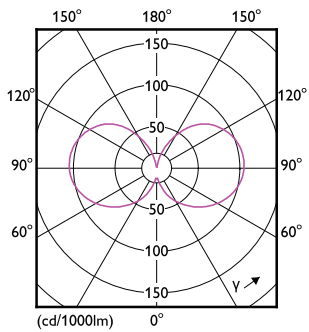

Målskisse

Product	D	C
MAS LEDBulbND7.3-100W E27 830 A60 FR GUE	60 mm	104 mm

MASTER UltraEfficient LED-lyspære

Fotometriske data

General uniform lighting - MAS LEDBulbND7.3-100W E27 830 A60 FR GUE

Spectral Power Distribution Colour - MAS LEDBulbND7.3-100W E27 830 A60 FR GUE

Light Distribution Diagram - MAS LEDBulbND7.3-100W E27 830 A60 FR GUE

Levetid

Life Expectancy Diagram

Lumen Maintenance Diagram - MAS LEDBulbND7.3-100W E27 830 A60 FR GUE

MASTER UltraEfficient LED-lyspære