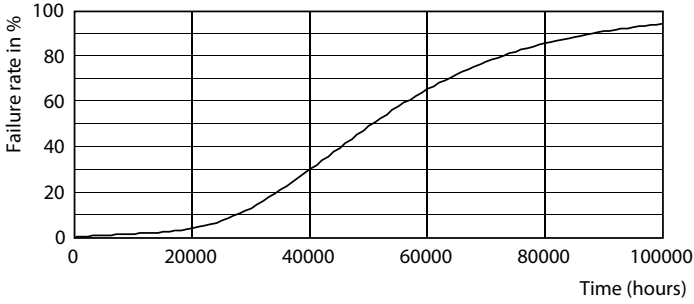

Kullanım Ömrü

Life Expectancy Diagram