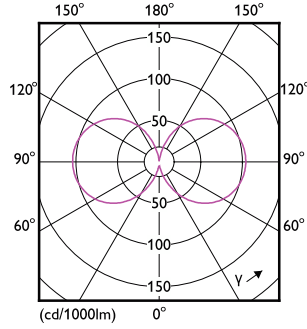

Product	D	C
MAS LED SON-T UE M 9Klm 42.8W 740 E40	53 mm	236 mm

MASTER - LED HID SON-T - Ultra Verimli

Boyutlu çizim

Product	D	C
MAS LED SON-T UE M 9Klm 42.8W 740 E40	53 mm	236 mm

Fotometrik bilgi

Spectral Power Distribution Colour - MAS LED SON-T UE M 9Klm 42.8W 740 E40

Light Distribution Diagram - MAS LED SON-T UE M 9Klm 42.8W 740 E40

Light Distribution Diagram - MAS LED SON-T UE M 9Klm 42.8W 740 E40

MASTER - LED HID SON-T - Ultra Verimli

Fotometrik bilgi

General uniform lighting - MAS LED SON-T UE M 9Klm 42.8W 740 E40