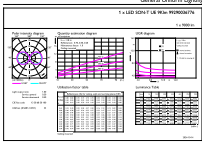

MASTER - LED HID SON-T - Ultra Verimli

Fotometrik bilgi

Spectral Power Distribution Colour - MAS LED SON-T UE M 9Klm 42.8W 740 E40