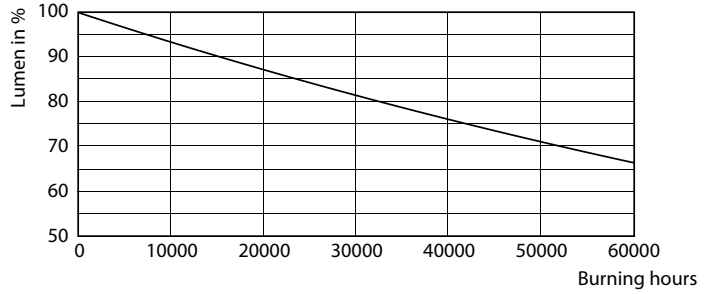

Lumen Maintenance Diagram - MAS LED SON-T UE M 9Klm 42.8W 740 E40