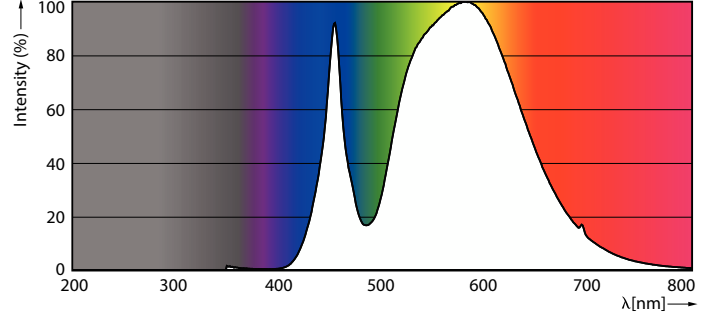

MASTER - LED HID SON-T - Ultra Verimli

Fotometrik bilgi

Spectral Power Distribution Colour - MAS LED SON-T UE M 9Klm 42.8W 740 E40