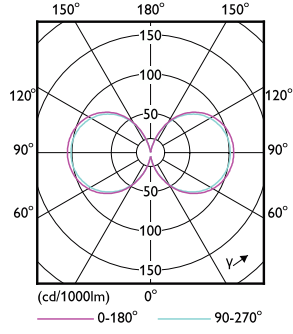

Product	D	C
MAS LED SON-T UE M 9Klm 42.8W 740 E40	53 mm	236 mm

MASTER - LED HID SON-T - Ultra Verimli

Boyutlu çizim

Product	D	C
MAS LED SON-T UE M 9Klm 42.8W 740 E40	53 mm	236 mm

Fotometrik bilgi

Spectral Power Distribution Colour - MAS LED SON-T UE M 9Klm 42.8W 740 E40

Light Distribution Diagram - MAS LED SON-T UE M 9Klm 42.8W 740 E40

Light Distribution Diagram - MAS LED SON-T UE M 9Klm 42.8W 740 E40

MASTER - LED HID SON-T - Ultra Verimli

Fotometrik bilgi

General uniform lighting - MAS LED SON-T UE M 9Klm 42.8W 740 E40