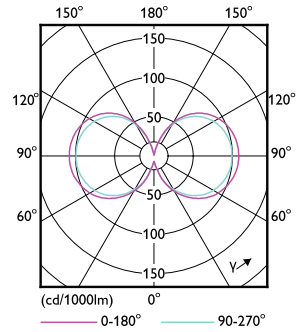

Maatschets

Product	D	C
MAS LED SON-T UE M 6Klm 28.5W 740 E27	47 mm	194 mm

MASTER LED HID SON-T Ultra efficiënt

Fotometrische gegevens

Spectral Power Distribution Colour - MAS LED SON-T UE M 6Klm 28.5W 740 E27

Light Distribution Diagram - MAS LED SON-T UE M 6Klm 28.5W 740 E27

General uniform lighting - MAS LED SON-T UE M 6Klm 28.5W 740 E27

Levensduur

Life Expectancy Diagram

Lumen Maintenance Diagram - MAS LED SON-T UE M 6Klm 28.5W 740 E27