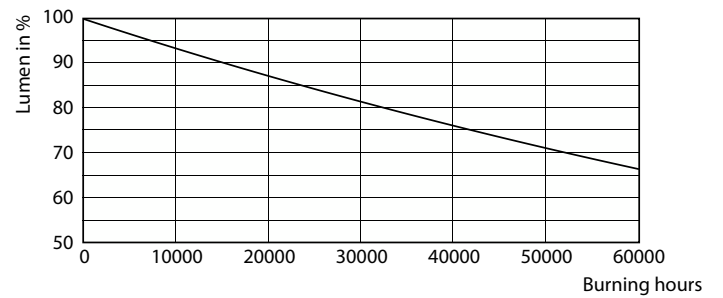

Light Distribution Diagram - MAS LED SON-T UE M 6Klm 28.5W 740 E27

General uniform lighting - MAS LED SON-T UE M 6Klm 28.5W 740 E27

Levensduur

Life Expectancy Diagram

Lumen Maintenance Diagram - MAS LED SON-T UE M 6Klm 28.5W 740 E27