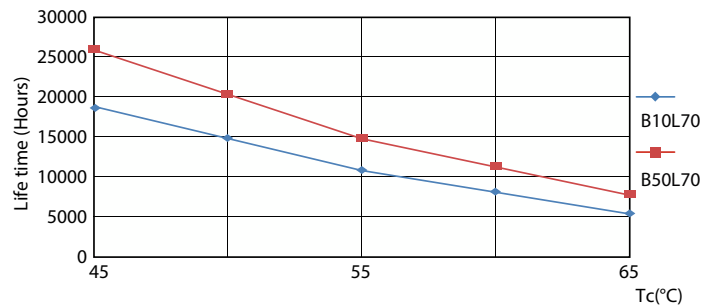

FailureRate

LifetimeVsTc