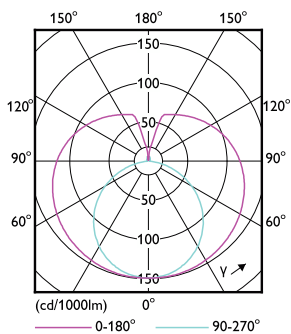

Ecofit LED tubes T8

Controls and Dimming

Dimmable	No
----------	----

Mechanical and Housing

Bulb Finish	Frosted
Bulb Material	Glass
Product Length	1,200 mm
Overall length	1,214 mm
Overall width	28 mm
Overall height	1,214 mm
Dimensions (Height x Width x Depth)	1214 x 28 x 1214 mm
Bulb Shape	T8
Net Weight (Piece)	0.170 kg

Dimensional drawing

Product	D1	D2	A1	A2	A3
Ledtube DE HO 1200mm 22W 765 T8 G13 C	25.7 mm	28 mm	1,198 mm	1,205 mm	1,212 mm

Photometric data

Light Distribution Diagram - Ledtube DE HO 1200mm 22W 765 T8 G13 C