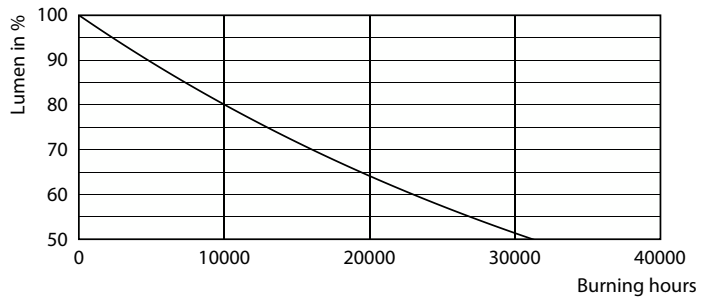

Lifetime

Life Expectancy Diagram

Lumen Maintenance Diagram - Ledtube DE HO 1200mm 22W 765 T8 G13 C

FailureRate

LifetimeVsTc

Ecofit LED tubes T8

Lifetime

Lumen Maintenance Diagram - Ledtube DE HO 1200mm 22W 765 T8 G13 C