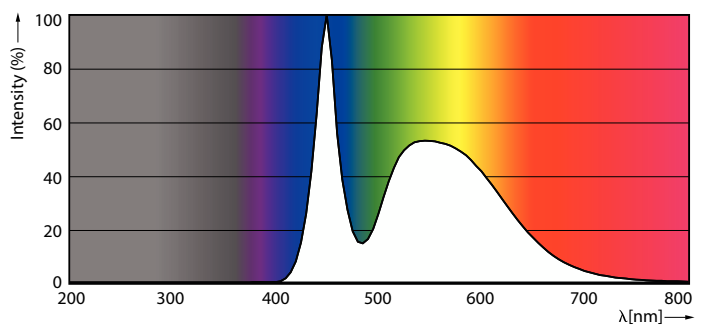

Spectral Power Distribution Colour - Ledtube DE HO 1200mm 22W 765 T8 G13 C