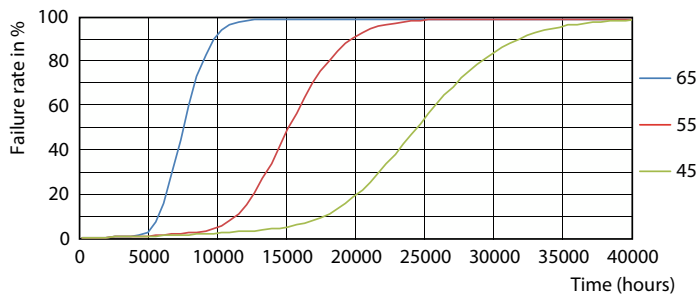

Ecofit LED tubes T8

Photometric data

© 2023 Philips Lighting B.V. Page 10

General uniform lighting - Ledtube DE HO 1200mm 22W 765 T8 G13 C

Lifetime

FailureRate