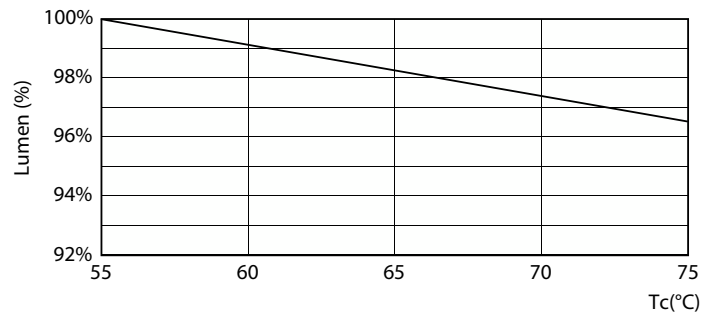

Lumen Maintenance Diagram - Ledtube DE HO 1200mm 22W 765 T8 G13 C

Ecofit LED tubes T8

Photometric data

© 2023 Philips Lighting B.V. Page 10

General uniform lighting - Ledtube DE HO 1200mm 22W 765 T8 G13 C

Lifetime