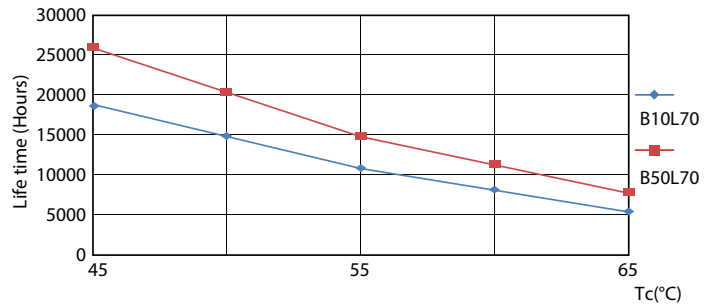

General uniform lighting - Ledtube DE 1200mm 18W 765 T8 G13

Ecofit LED tubes T8

Photometric data

Light Distribution Diagram - Ledtube DE 1200mm 18W 765 T8 G13

Lifetime

Life Expectancy Diagram

Lumen Maintenance Diagram - Ledtube DE 1200mm 18W 765 T8 G13