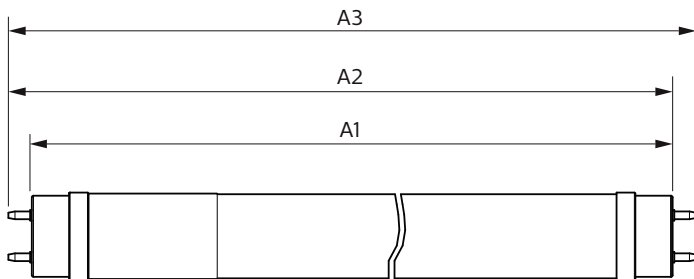

Ecofit LED tubes T8

Controls and Dimming

Dimmable	No
----------	----

Mechanical and Housing

Bulb Finish	Frosted
Bulb Material	Glass
Product Length	1,200 mm
Overall length	1,214 mm
Overall width	28 mm
Overall height	1,214 mm
Dimensions (Height x Width x Depth)	1214 x 28 x 1214 mm
Bulb Shape	T8
Net Weight (Piece)	0.170 kg

Wireless Technology	Not applicable
---------------------	----------------

Product Data

Order product name	Ledtube DE 1200mm 18W 765 T8 G13
Full product name	Ledtube DE 1200mm 18W 765 T8 G13
Full product code	872016920848300
Order code	929003662608
Material Nr. (12NC)	929003662608
Numerator - Quantity Per Pack	1
EAN/UPC - Product/Case	8720169208483
Numerator - Packs per outer box	25
EAN/UPC - Case	8720169208490

Dimensional drawing

Product	D1	D2	A1	A2	A3
Ledtube DE 1200mm 18W 765 T8 G13	25.7 mm	28 mm	1,198 mm	1,205 mm	1,212 mm

Photometric data

Spectral Power Distribution Colour - Ledtube DE 1200mm 18W 765 T8 G13