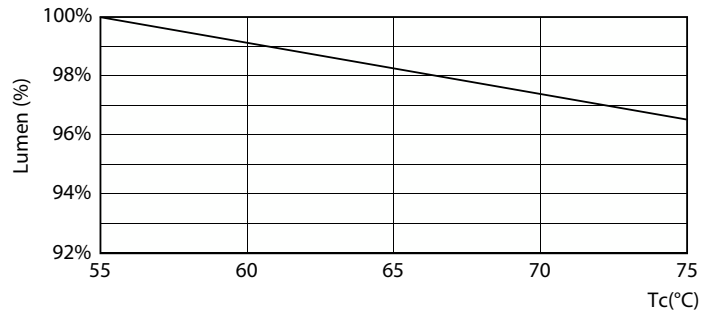

General uniform lighting - Ledtube DE 1200mm 18W 765 T8 G13

Ecofit LED tubes T8

Photometric data

Light Distribution Diagram - Ledtube DE 1200mm 18W 765 T8 G13

Lifetime

Life Expectancy Diagram

Lumen Maintenance Diagram - Ledtube DE 1200mm 18W 765 T8 G13