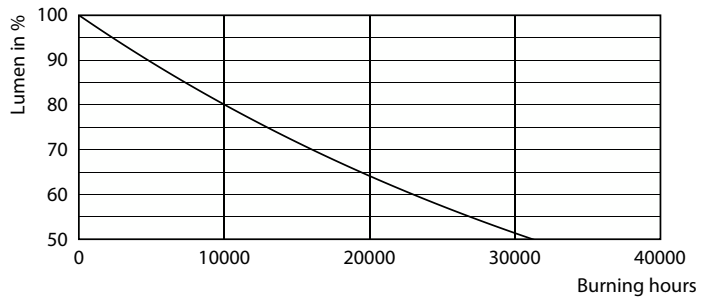

Ecofit LED tubes T8

Lifetime

Lumen Maintenance Diagram - Ledtube DE 1200mm 18W 765 T8 G13