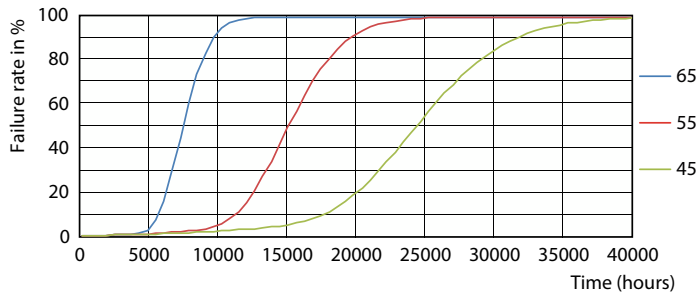

General uniform lighting - Ledtube DE 1200mm 18W 765 T8 G13

Ecofit LED tubes T8

Photometric data

Light Distribution Diagram - Ledtube DE 1200mm 18W 765 T8 G13

Lifetime

Life Expectancy Diagram

Lumen Maintenance Diagram - Ledtube DE 1200mm 18W 765 T8 G13