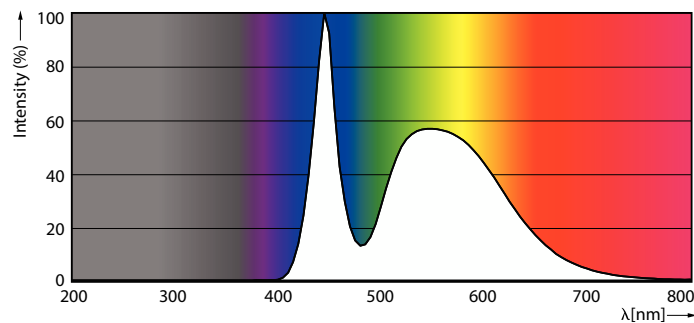

Photometric data

Spectral Power Distribution Colour - Ledtube DE 1200mm 18W 765 T8 G13

General uniform lighting - Ledtube DE 1200mm 18W 765 T8 G13