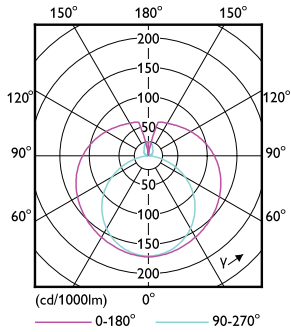

Ecofit LED tubes T8

Photometric data

Light Distribution Diagram - Ledtube DE 1200mm 18W 765 T8 G13