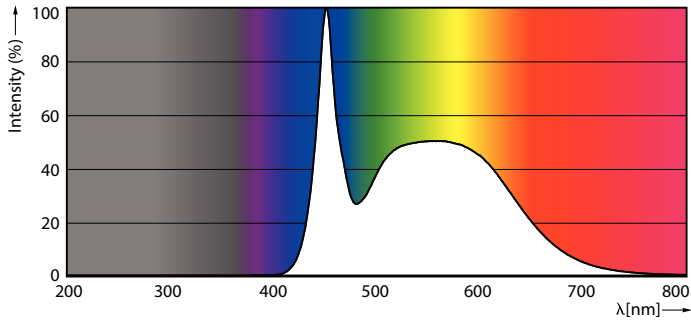

Product data

General Information	
Cap-Base	E27
Nominal lifetime	10,000 hour(s)
Switching Cycle	50,000
Lighting Technology	LEDbulb
Warranty period	1 years
Light Technical	
Color Code	865 [CCT of 6500K]
Beam Angle (Nom)	150 degree(s)
Luminous Flux	350 lm
Color Designation	Cool Daylight
Correlated Color Temperature (Nom)	6500 K
Luminous Efficacy (rated) (Nom)	87 lm/W
Color Consistency	<6
Color rendering index (CRI)	80
LLMF At End Of Nominal Lifetime (Nom)	70 %
Operating and Electrical	
Input Frequency	50 to 60 Hz

Dimensional drawing

Product	D	C
EcoHome LEDBulb 4W E27 6500K A60 1PF AR	60 mm	107 mm

Photometric data

General uniform lighting - EcoHome LEDBulb 4W E27 6500K A60 1PF AR

Light Distribution Diagram - EcoHome LEDBulb 4W E27 6500K A60 1PF AR

A-Shape LED

Photometric data

Spectral Power Distribution Colour - EcoHome LEDBulb 4W E27 6500K A60 1PF AR

Lifetime

Lumen Maintenance Diagram - EcoHome LEDBulb 4W E27 6500K A60 1PF AR

Life Expectancy Diagram