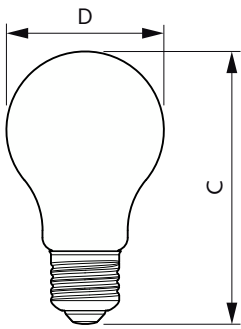

Power Consumption	4 W
Lamp Current (Nom)	36 mA
Wattage Equivalent	40 W
Starting Time (Nom)	0.5 s
Warm-up time to 60% light	0.5 s
Power Factor (Fraction)	0.5
Voltage (Nom)	220-240 V
Temperature	
T-Case Maximum (Nom)	80 °C
Controls and Dimming	
Dimmable	No
Mechanical and Housing	
Bulb Finish	Frosted
Bulb Material	Plastic
Bulb Shape	A60
Net Weight (Piece)	0.026 kg

A-Shape LED

Approval and Application

EU RoHS compliant	Yes
Ambient temperature range	-20 to +45 °C

Application Conditions

Wireless Technology	Not applicable
---------------------	----------------

Product Data

Dimensional drawing

Product	D	C
EcoHome LEDBulb 4W E27 6500K A60 1PF AR	60 mm	107 mm

Photometric data

General uniform lighting - EcoHome LEDBulb 4W E27 6500K A60 1PF AR

Light Distribution Diagram - EcoHome LEDBulb 4W E27 6500K A60 1PF AR