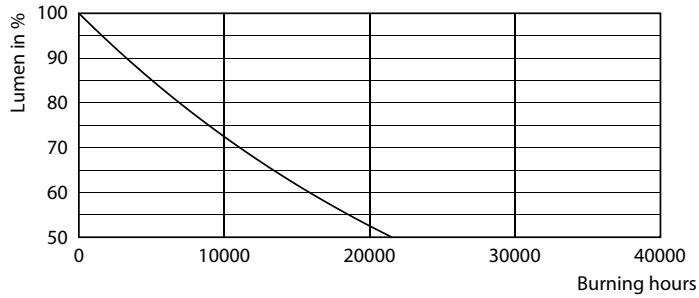

Lifetime

Lumen Maintenance Diagram - EcoHome LEDBulb 4W E27 6500K A60 1PF AR