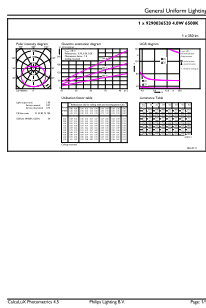

Dimensional drawing

Product	D	C
EcoHome LEDBulb 4W E27 6500K A60 1PF AR	60 mm	107 mm

Photometric data

General uniform lighting - EcoHome LEDBulb 4W E27 6500K A60 1PF AR

Light Distribution Diagram - EcoHome LEDBulb 4W E27 6500K A60 1PF AR