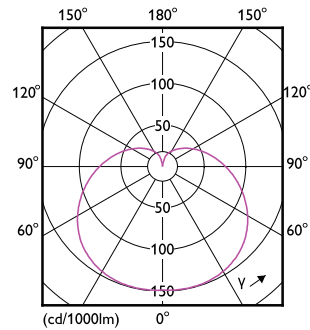

Power Consumption	4 W
Lamp Current (Nom)	36 mA
Wattage Equivalent	40 W
Starting Time (Nom)	0.5 s
Warm-up time to 60% light	0.5 s
Power Factor (Fraction)	0.5
Voltage (Nom)	220-240 V
Temperature	
T-Case Maximum (Nom)	80 °C
Controls and Dimming	
Dimmable	No
Mechanical and Housing	
Bulb Finish	Frosted
Bulb Material	Plastic
Bulb Shape	A60
Net Weight (Piece)	0.026 kg

Dimensional drawing

Product	D	C
EcoHome LEDBulb 4W E27 6500K A60 1PF AR	60 mm	107 mm

Photometric data

General uniform lighting - EcoHome LEDBulb 4W E27 6500K A60 1PF AR

Light Distribution Diagram - EcoHome LEDBulb 4W E27 6500K A60 1PF AR