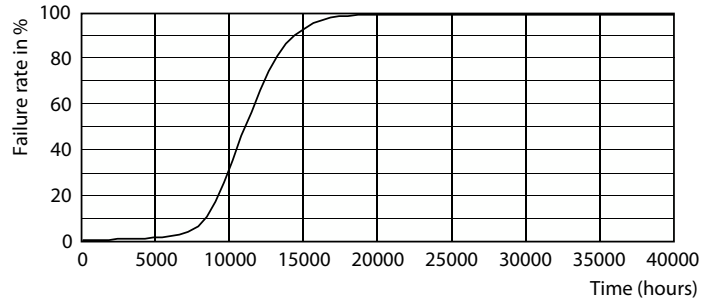

Product data

General Information	
Cap-Base	E27
Nominal lifetime	10,000 hour(s)
Switching Cycle	50,000
Lighting Technology	LEDbulb
Warranty period	1 years
Light Technical	
Color Code	865 [CCT of 6500K]
Beam Angle (Nom)	150 degree(s)
Luminous Flux	350 lm
Color Designation	Cool Daylight
Correlated Color Temperature (Nom)	6500 K
Luminous Efficacy (rated) (Nom)	87 lm/W
Color Consistency	<6
Color rendering index (CRI)	80
LLMF At End Of Nominal Lifetime (Nom)	70 %
Operating and Electrical	
Input Frequency	50 to 60 Hz

Dimensional drawing

Product	D	C
EcoHome LEDBulb 4W E27 6500K A60 1PF AR	60 mm	107 mm

Photometric data

General uniform lighting - EcoHome LEDBulb 4W E27 6500K A60 1PF AR

Light Distribution Diagram - EcoHome LEDBulb 4W E27 6500K A60 1PF AR

A-Shape LED

Photometric data

Spectral Power Distribution Colour - EcoHome LEDBulb 4W E27 6500K A60 1PF AR

Lifetime

Lumen Maintenance Diagram - EcoHome LEDBulb 4W E27 6500K A60 1PF AR

Life Expectancy Diagram