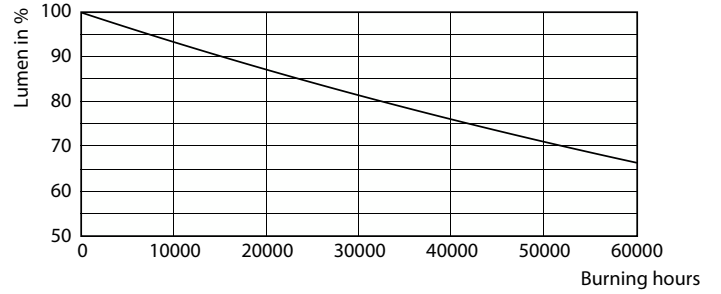

MASTER LEDspot GU10 UltraEfficient

Fotometrik bilgi

Spectral Power Distribution Colour - MAS LEDspot UE 2.1-50W GU10 ND 827
EELA

Kullanım Ömrü

Life Expectancy Diagram

Lumen Maintenance Diagram - MAS LEDspot UE 2.1-50W GU10 ND 827
EELA