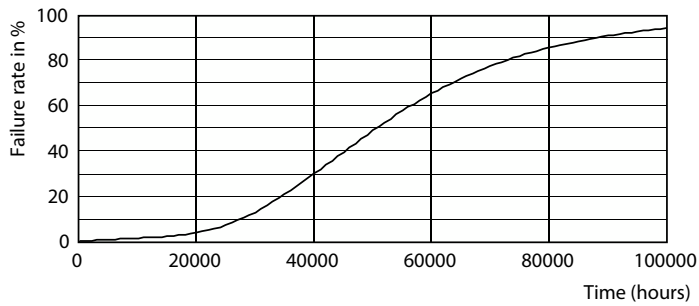

Levetid

Life Expectancy Diagram