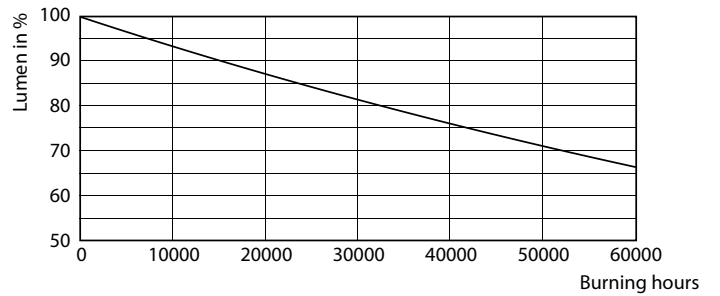

Lumen Maintenance Diagram - MAS LEDBulbND7.3-100W E27 840 A60 FR GUE