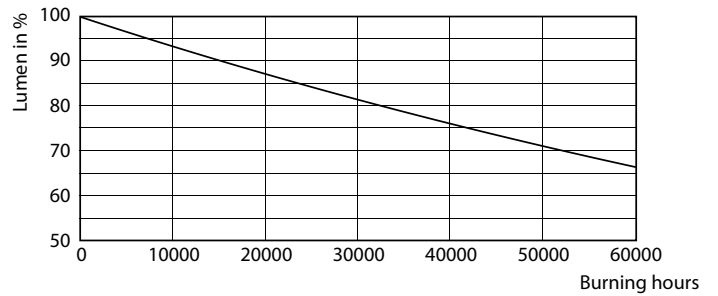

Lumen Maintenance Diagram - MAS LEDBulbND5.2-75W E27 840 A60 CL G UE