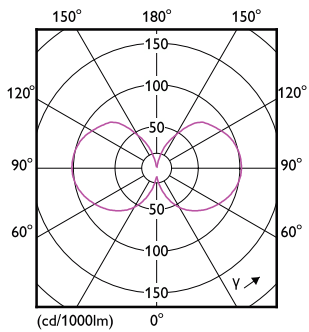

Målskisse

Product	D	C
MAS LEDBulbND5.2-75W E27 827 A60 CL G UE	60 mm	104 mm

MASTER UltraEfficient LED-lyspære

Fotometriske data

General uniform lighting - MAS LEDBulbND5.2-75W E27 827 A60 CL G UE

Spectral Power Distribution Colour - MAS LEDBulbND5.2-75W E27 827 A60 CL G UE

Light Distribution Diagram - MAS LEDBulbND5.2-75W E27 827 A60 CL G UE

Levetid

Life Expectancy Diagram

Lumen Maintenance Diagram - MAS LEDBulbND5.2-75W E27 827 A60 CL G UE

MASTER UltraEfficient LED-lyspære