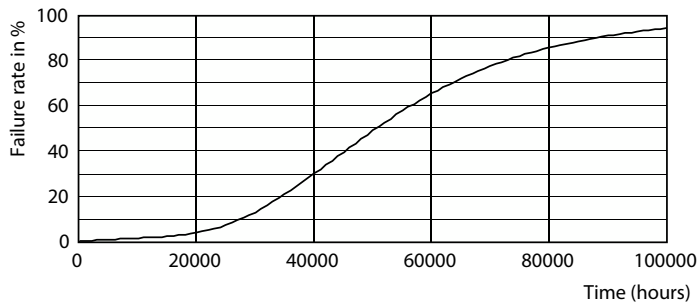

Levetid

Life Expectancy Diagram