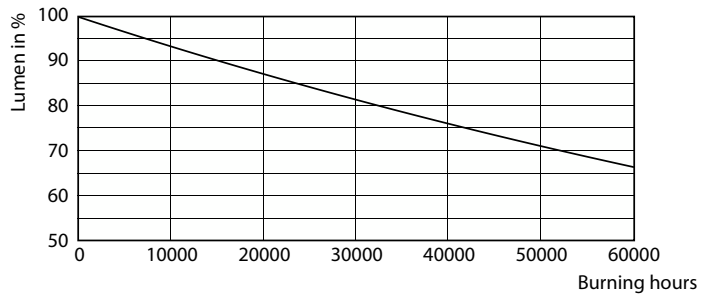

Lumen Maintenance Diagram - MAS LEDBulbND4-60W E27 840 A60 FR G UE