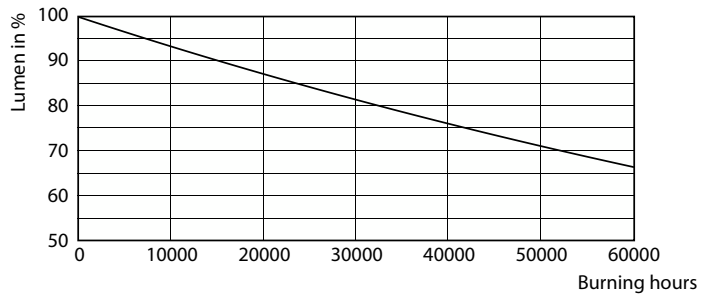

Lumen Maintenance Diagram - MAS LEDBulbND4-60W E27 840 A60 CL G UE