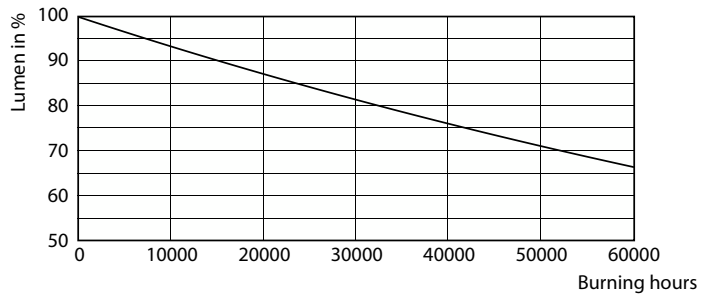

Lumen Maintenance Diagram - MAS LEDBulbND4-60W E27 827 A60 CL G UE